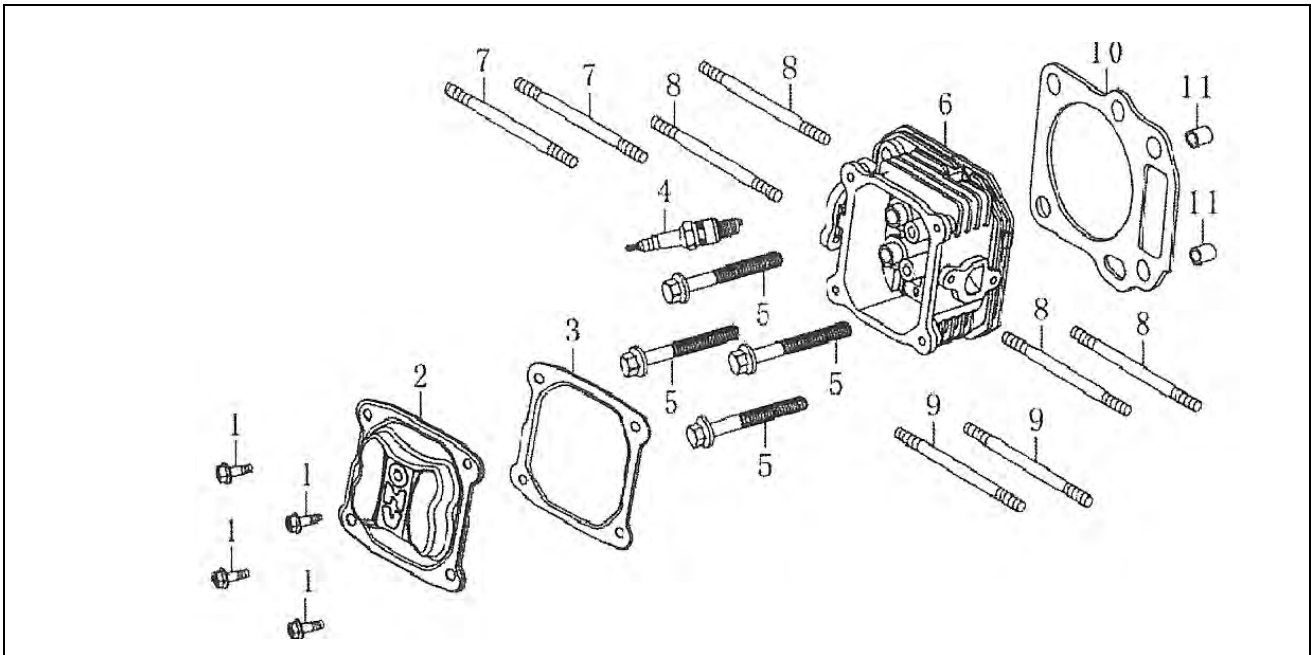

Air Cleaner

Control

Muffler

Fuel Tank

CYLINDER HEAD

Part	Description	Qty					Part No.
		4V	4VX	5V	5.5V	6.5V	
1	Bolt, Flange M6*14	4	4	4	4	4	GBT5787-86/614
2	Cover Comp. Head	1	1	1	1	1	01010000
3	Packing, Head Cover	1	1	1	1	1	01000001
4	Plug, Spark F7TC	1	1	1	1	1	01020015
5	Bolt, Connecting, Rod M8*50	4	4	4	4	4	GBT5787-8/8X5
6	Head Comp. Cylinder	1	1	1	1	1	01020000
	Head Comp. Cylinder	/	/	1	1	1	
7	Bolt, Stud M6*89	2	2	2	2	2	5VX-M6X89
8	Bolt, Stud M6*95	2	2	2	2	2	5VX-M6X95
9	Bolt, Stud M6*103	2	2	2	2	2	6.5VX-M6X103
10	Gasket, Cylinder	1	1	1	1	1	01000002
	Gasket, Cylinder	/	1	/	/	/	
	Gasket, Cylinder	/	/	1	/	/	
11	Pin, Dowel, 10*14	2	2	2	2	2	02000005

CRANKSHAFT/PISTON/CONNECTING ROD

No.	Description	Qty					Part No.
		4V	4VX	5VX	5.5V	6.5V	
1	Ring Set	1	/	/	/	/	03010002
2	Piston	1	/	/	/	/	03010001
3	Pin. Piston	1	1	/	/	/	
4	Clip, Piston Pin	1	1	/	/	/	03000002
5	Rod Assy., Connecting	1	1	/	/	/	03020000
6	EDDP Groove Ball Bearing 6205	1	1	1	1	1	081604
7	Crankshaft Comp (B)	1	1	1	1	1	02020000
8	Washer 25. 4*34*1	1					4V-080728/3425

CAMSHAFT

No.	Description	Qty					Part No.
		4V	4VX	5VX	5.5V	6.5V	
1	Arm, Valve Rocker	2	2	2	2	2	01020003
2	Rotator, valve	2	2	2	2	2	106006
3	Retainer, Valve Spring	/	/	2	2	2	0102011
4	Spring, Valve			2			01020010
5	Valve, In.	1	1	1	1	1	01020007
6	Valve, Ex.	1	1	/	/	/	01020008
7	Plate Assy	1	1	1	1	1	01020005
8	Rod, Push	2	2	/	/	/	01000003
	Rod, Push	/	/	2	2	2	01000005
9	Lifter	2		2			1060001(4V)/ 02000004(5VX)
11	Camshaft Assy.			1	1	1	0203ASSY
12	Washer 14.2*20*1						LOCAL