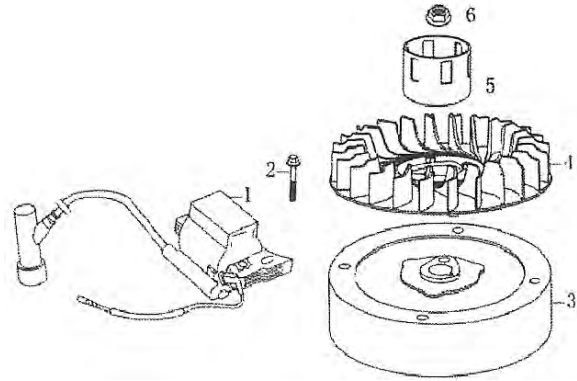

Cylinder Head

Crankcase

Crankcase Cover

Camshaft

Crankshaft/Piston/Connecting Rod

Starter

Carburettor

Flywheel/Ignition Comp.

Air Cleaner

Control

Muffler

Fuel Tank

CYLINDER HEAD

Part	Description	Qty					Part No.
		4V	4VX	5V	5.5V	6.5V	
1	Bolt, Flange M6*14	4	4	4	4	4	GBT5787-86/614
2	Cover Comp. Head	1	1	1	1	1	01010000
3	Packing, Head Cover	1	1	1	1	1	01000001
4	Plug, Spark F7TC	1	1	1	1	1	01020015
5	Bolt, Connecting, Rod M8*50	4	4	4	4	4	GBT5787-8/8X5
6	Head Comp. Cylinder	1	1	1	1	1	01020000
	Head Comp. Cylinder	/	/	1	1	1	
7	Bolt, Stud M6*89	2	2	2	2	2	5VX-M6X89
8	Bolt, Stud M6*95	2	2	2	2	2	5VX-M6X95
9	Bolt, Stud M6*103	2	2	2	2	2	6.5VX-M6X103
10	Gasket, Cylinder	1	1	1	1	1	01000002
	Gasket, Cylinder	/	1	/	/	/	
	Gasket, Cylinder	/	/	1	/	/	
11	Pin, Dowel, 10*14	2	2	2	2	2	02000005

CRANKSHAFT/PISTON/CONNECTING ROD

No.	Description	Qty					Part No.
		4V	4VX	5VX	5.5V	6.5V	
1	Ring Set	1	/	/	/	/	03010002
2	Piston	1	/	/	/	/	03010001
3	Pin. Piston	1	1	/	/	/	
4	Clip, Piston Pin	1	1	/	/	/	03000002
5	Rod Assy., Connecting	1	1	/	/	/	03020000
6	EDDP Groove Ball Bearing 6205	1	1	1	1	1	081604
7	Crankshaft Comp (B)	1	1	1	1	1	02020000
8	Washer 25. 4*34*1	1					4V-080728/3425

CAMSHAFT

No.	Description	Qty					Part No.
		4V	4VX	5VX	5.5V	6.5V	
1	Arm, Valve Rocker	2	2	2	2	2	01020003
2	Rotator, valve	2	2	2	2	2	106006
3	Retainer, Valve Spring	/	/	2	2	2	0102011
4	Spring, Valve			2			01020010
5	Valve, In.	1	1	1	1	1	01020007
6	Valve, Ex.	1	1	/	/	/	01020008
7	Plate Assy	1	1	1	1	1	01020005
8	Rod, Push	2	2	/	/	/	01000003
	Rod, Push	/	/	2	2	2	01000005
9	Lifter	2		2			1060001(4V)/ 02000004(5VX)
11	Camshaft Assy.			1	1	1	0203ASSY
12	Washer 14.2*20*1						LOCAL