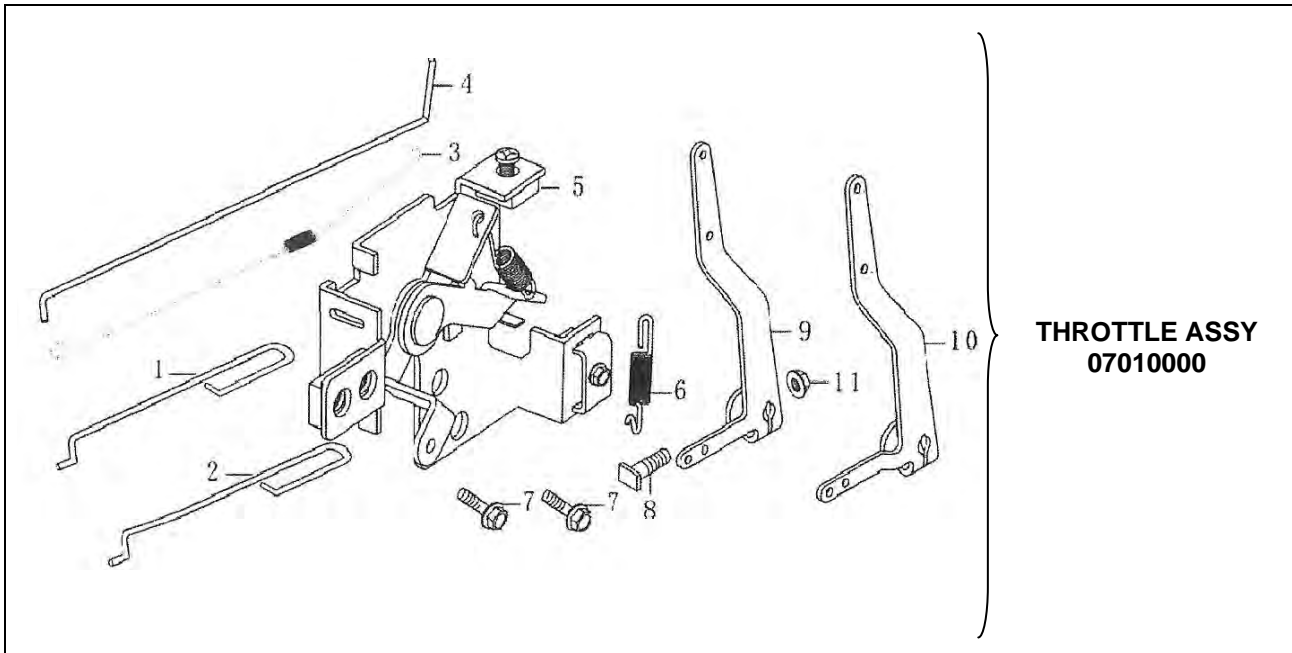

FLYWHEEL/IGNITION COMP

No.	Description	Qty					Part No.
		4V	4VX	5V	5.5V	6.5V	
1	Coil Assy., Ignition	1	1	1	1	1	09040000
2	Bolt, Flange M6*22	1	1	1	1	1	GB5787-86/6X22
3	Flywheel Comp			1			09000001
4	Fan, Cooling			1			10000001
5	Pulley, Starter			1			08010001/01

CONTROL

No.	Description	Qty					Part No.
		4V	4VX	5V	5.5V	6.5V	
1	Rod, Throttle	1	1	/	/	/	115008
3	Spring, Throttle Return	1	1	1	1	1	07000003
4	Rod, Governor	1	1	1			070000002
	Rod, Governor	/	/	1	1	1	11508
7	Bolt, Flange M6*12	2	2	2	2	2	14Y-GB5787-86
9	Arm, Governor	1	1	/	/	/	07000004
10	Arm, Governor	/	/	1	1	1	115004
11	Nut, Flange M6	1	1	1	1	1	GB6177-86/6