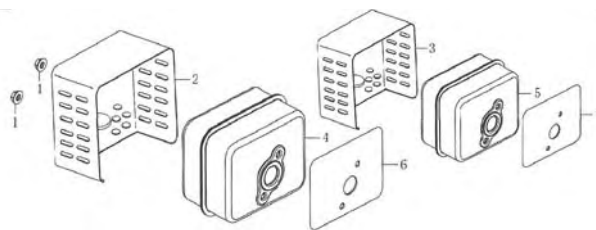

Cylinder Head

Crankcase

Crankcase Cover

Camshaft

Crankshaft/Piston/Connecting Rod

Starter

Carburettor

Flywheel/Ignition Comp.

Air Cleaner

Control

Muffler

Fuel Tank

CYLINDER HEAD

Part	Description	Qty					Part No.
		4V	4VX	5V	5.5V	6.5V	
1	Bolt, Flange M6*14	4	4	4	4	4	GBT5787-86/614
2	Cover Comp. Head	1	1	1	1	1	01010000
3	Packing, Head Cover	1	1	1	1	1	01000001
4	Plug, Spark F7TC	1	1	1	1	1	01020015
5	Bolt, Connecting, Rod M8*50	4	4	4	4	4	GBT5787-8/8X5
6	Head Comp. Cylinder	1	1	1	1	1	01020000
	Head Comp. Cylinder	/	/	1	1	1	
7	Bolt, Stud M6*89	2	2	2	2	2	5VX-M6X89
8	Bolt, Stud M6*95	2	2	2	2	2	5VX-M6X95
9	Bolt, Stud M6*103	2	2	2	2	2	6.5VX-M6X103
10	Gasket, Cylinder	1	1	1	1	1	01000002
	Gasket, Cylinder	/	1	/	/	/	
	Gasket, Cylinder	/	/	1	/	/	
11	Pin, Dowel, 10*14	2	2	2	2	2	02000005