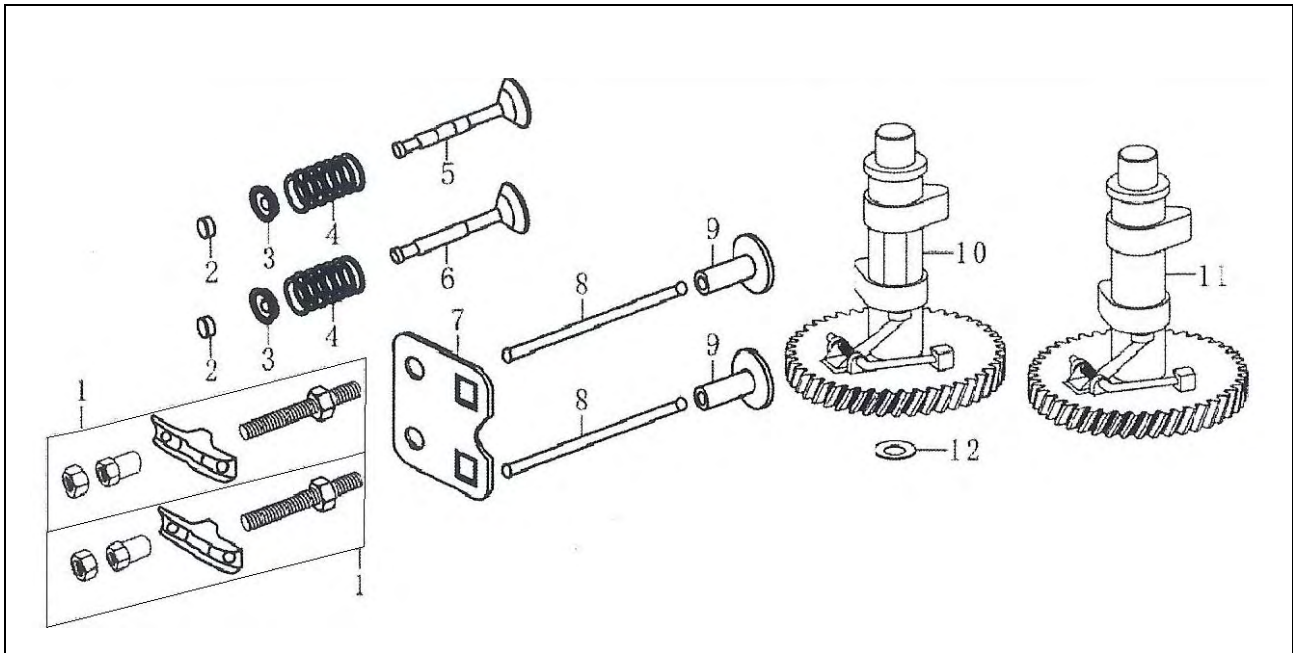

CRANKCASE COVER

No.	Description	Qty					Part No.
		4V	4VX	5VX	5.5V	6.5V	
1	Case Cover	1	1	1	1	1	02040001
2	Case Cover	/	/	1	1	/	02040001
3	Bolt, Flange M6*28	7	7	/	/	/	5VX-M6X28
4	Bolt, Flange M8*50	/	/	6	6	6	GBT5787-8618X5
5	Oil Seal	1	1	1	1	1	6Y-02010002
6	Pin, Dowel 8*14	2	2	2	2	2	5V-02000004
7	Bolt, Flange M6*18	1	1	1	1	1	LOCAL
8	Governor Comp	1	1	1	1	1	
10	Packing, Case Cover	1	1	/	/	/	02000001
12	Pin, Dowel 8*14	2	2	2	2	2	02000004
13	Rubber, Oil Deflector	1	1	1	1	1	103003
14	Drain Bolt	1	1	1	1	1	02010004
15	Washer 10*16*1.5	1	1	1	1	1	02010005
16	Cap Assy	1	1	1	1	1	103101
17	Bolt, Flange M6*35						LOCAL

CRANKSHAFT/PISTON/CONNECTING ROD

No.	Description	Qty					Part No.
		4V	4VX	5VX	5.5V	6.5V	
1	Ring Set	1	/	/	/	/	03010002
2	Piston	1	/	/	/	/	03010001
3	Pin. Piston	1	1	/	/	/	
4	Clip, Piston Pin	1	1	/	/	/	03000002
5	Rod Assy., Connecting	1	1	/	/	/	03020000
6	EDDP Groove Ball Bearing 6205	1	1	1	1	1	081604
7	Crankshaft Comp (B)	1	1	1	1	1	02020000
8	Washer 25. 4*34*1	1					4V-080728/3425

CAMSHAFT

No.	Description	Qty					Part No.
		4V	4VX	5VX	5.5V	6.5V	
1	Arm, Valve Rocker	2	2	2	2	2	01020003
2	Rotator, valve	2	2	2	2	2	106006
3	Retainer, Valve Spring	/	/	2	2	2	0102011
4	Spring, Valve			2			01020010
5	Valve, In.	1	1	1	1	1	01020007
6	Valve, Ex.	1	1	/	/	/	01020008
7	Plate Assy	1	1	1	1	1	01020005
8	Rod, Push	2	2	/	/	/	01000003
	Rod, Push	/	/	2	2	2	01000005
9	Lifter	2		2			1060001(4V)/ 02000004(5VX)
11	Camshaft Assy.			1	1	1	0203ASSY
12	Washer 14.2*20*1						LOCAL