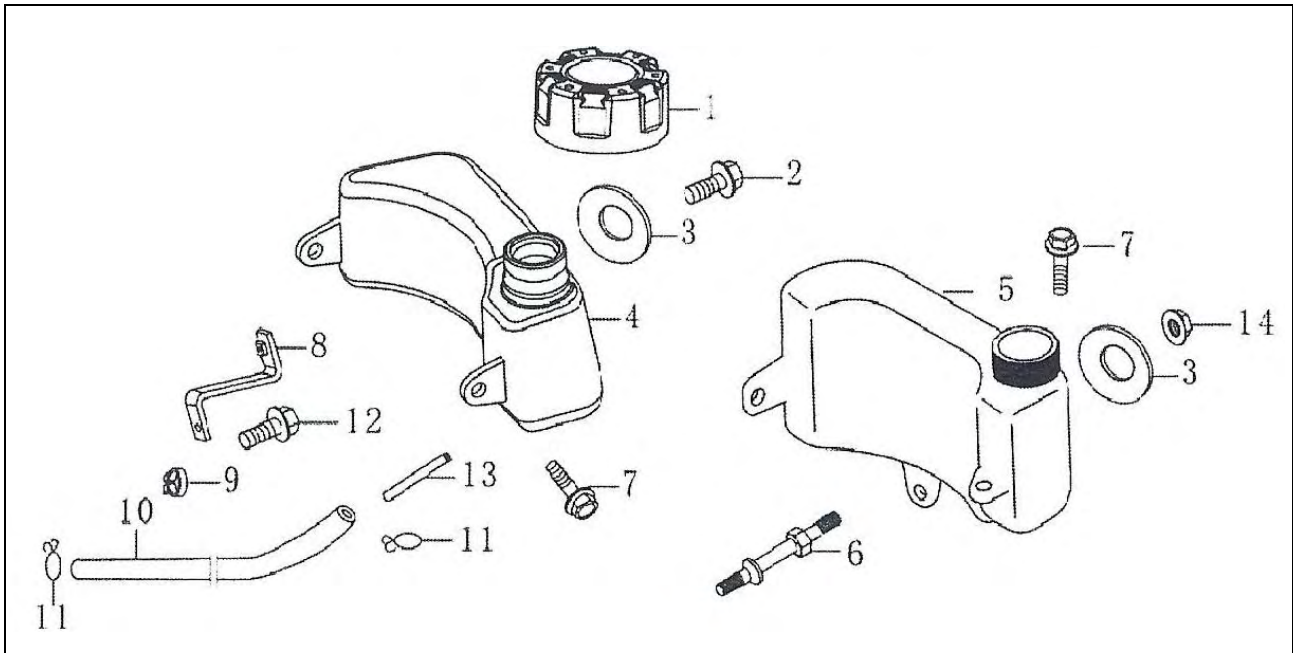

FUEL TANK

No.	Description	Qty					Part No.
		4V	4VX	5V	5.5V	6.5V	
1	Cap Comp., Fuel Filter	1	1	1	1	1	06010000
3	Washer 6*25*2						LOCAL
4	Tank Comp., Fuel	1	1	1	1	1	06020000
6	Bolt, Stud 6*60	1	1	/	/	/	5VX-M6X60
7	Bolt, Flange M6*16	1	1	1	1	1	5VX-M6X16
10	Tube, Fuel 5.5*9.5*295	1	1	/	/	/	06000003/5
	Tube, Fuel 5.5.9*315	/	/	1	1	1	06000003/L
11	Clip, Tube	2	2	2	2	2	5VX-06000004
12	Bolt, Flange M6*12	/	/	1	1	1	14Y-GB5787-86
14	Nut, Flange M6						GBT6177-86/6