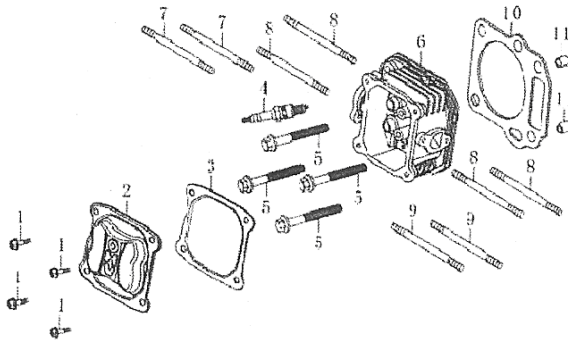

Cylinder Head