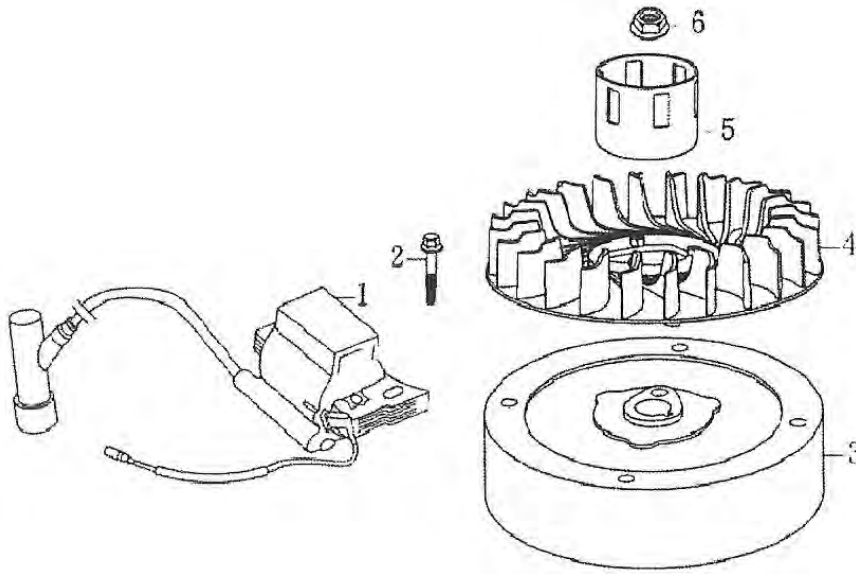

FLYWHEEL/IGNITION COMP

No.	Description	Qty					Part No.
		4V	4VX	5V	5.5V	6.5V	
1	Coil Assy., Ignition	1	1	1	1	1	09040000
2	Bolt, Flange M6*22	1	1	1	1	1	GB5787-86/6X22
3	Flywheel Comp			1			09000001
4	Fan, Cooling			1			10000001
5	Pulley, Starter			1			08010001/01