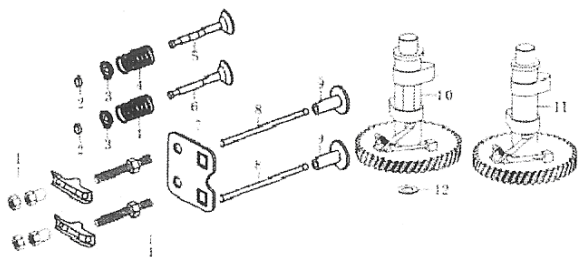

Cylinder Head

Crankcase

Crankcase Cover

Camshaft

Crankshaft/Piston/Connecting Rod

Starter

Carburettor

Flywheel/Ignition Comp.

Air Cleaner

Control

Muffler

Fuel Tank

CYLINDER HEAD

Part	Description	Qty					Part No.
		4V	4VX	5V	5.5V	6.5V	
1	Bolt, Flange M6*14	4	4	4	4	4	GBT5787-86/614
2	Cover Comp. Head	1	1	1	1	1	01010000
3	Packing, Head Cover	1	1	1	1	1	01000001
4	Plug, Spark F7TC	1	1	1	1	1	01020015
5	Bolt, Connecting, Rod M8*50	4	4	4	4	4	GBT5787-8/8X5
6	Head Comp. Cylinder	1	1	1	1	1	01020000
	Head Comp. Cylinder	/	/	1	1	1	
7	Bolt, Stud M6*89	2	2	2	2	2	5VX-M6X89
8	Bolt, Stud M6*95	2	2	2	2	2	5VX-M6X95
9	Bolt, Stud M6*103	2	2	2	2	2	6.5VX-M6X103
10	Gasket, Cylinder	1	1	1	1	1	01000002
	Gasket, Cylinder	/	1	/	/	/	
	Gasket, Cylinder	/	/	1	/	/	
11	Pin, Dowel, 10*14	2	2	2	2	2	02000005

CRANKSHAFT/PISTON/CONNECTING ROD

No.	Description	Qty					Part No.
		4V	4VX	5VX	5.5V	6.5V	
1	Ring Set	1	/	/	/	/	03010002
2	Piston	1	/	/	/	/	03010001
3	Pin. Piston	1	1	/	/	/	
4	Clip, Piston Pin	1	1	/	/	/	03000002
5	Rod Assy., Connecting	1	1	/	/	/	03020000
6	EDDP Groove Ball Bearing 6205	1	1	1	1	1	081604
7	Crankshaft Comp (B)	1	1	1	1	1	02020000
8	Washer 25. 4*34*1	1					4V-080728/3425

CAMSHAFT

No.	Description	Qty					Part No.
		4V	4VX	5VX	5.5V	6.5V	
1	Arm, Valve Rocker	2	2	2	2	2	01020003
2	Rotator, valve	2	2	2	2	2	106006
3	Retainer, Valve Spring	/	/	2	2	2	0102011
4	Spring, Valve			2			01020010
5	Valve, In.	1	1	1	1	1	01020007
6	Valve, Ex.	1	1	/	/	/	01020008
7	Plate Assy	1	1	1	1	1	01020005
8	Rod, Push	2	2	/	/	/	01000003
	Rod, Push	/	/	2	2	2	01000005
9	Lifter	2		2			1060001(4V)/ 02000004(5VX)
11	Camshaft Assy.			1	1	1	0203ASSY
12	Washer 14.2*20*1						LOCAL