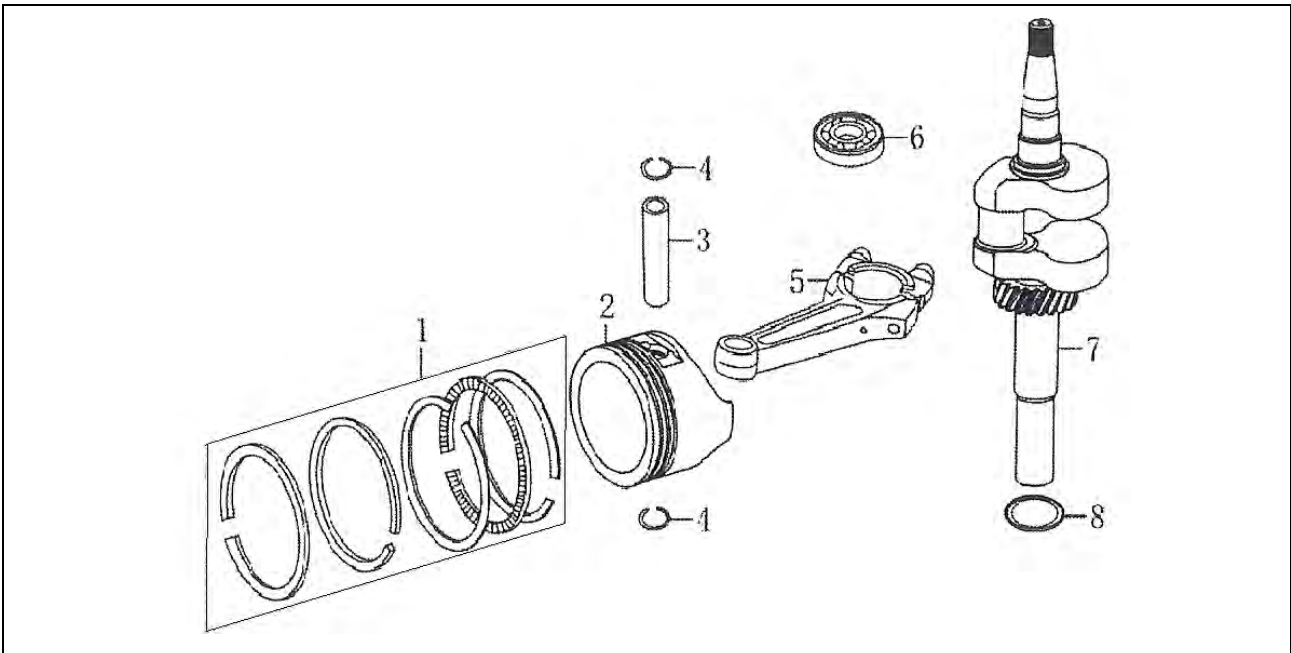

CRANKSHAFT/PISTON/CONNECTING ROD

No.	Description	Qty					Part No.
		4V	4VX	5VX	5.5V	6.5V	
1	Ring Set	1	/	/	/	/	03010002
2	Piston	1	/	/	/	/	03010001
3	Pin. Piston	1	1	/	/	/	
4	Clip, Piston Pin	1	1	/	/	/	03000002
5	Rod Assy., Connecting	1	1	/	/	/	03020000
6	EDDP Groove Ball Bearing 6205	1	1	1	1	1	081604
7	Crankshaft Comp (B)	1	1	1	1	1	02020000
8	Washer 25. 4*34*1	1					4V-080728/3425