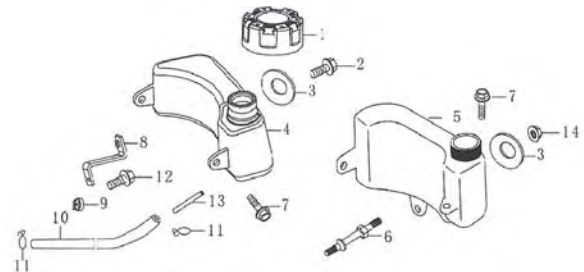

Air Cleaner

Control

Muffler

Fuel Tank

CYLINDER HEAD

Part	Description	Qty					Part No.
		4V	4VX	5V	5.5V	6.5V	
1	Bolt, Flange M6*14	4	4	4	4	4	GBT5787-86/614
2	Cover Comp. Head	1	1	1	1	1	01010000
3	Packing, Head Cover	1	1	1	1	1	01000001
4	Plug, Spark F7TC	1	1	1	1	1	01020015
5	Bolt, Connecting, Rod M8*50	4	4	4	4	4	GBT5787-8/8X5
6	Head Comp. Cylinder	1	1	1	1	1	01020000
	Head Comp. Cylinder	/	/	1	1	1	
7	Bolt, Stud M6*89	2	2	2	2	2	5VX-M6X89
8	Bolt, Stud M6*95	2	2	2	2	2	5VX-M6X95
9	Bolt, Stud M6*103	2	2	2	2	2	6.5VX-M6X103
10	Gasket, Cylinder	1	1	1	1	1	01000002
	Gasket, Cylinder	/	1	/	/	/	
	Gasket, Cylinder	/	/	1	/	/	
11	Pin, Dowel, 10*14	2	2	2	2	2	02000005

CRANKCASE

No.	Description	Qty					Part No.
		4V	4VX	5VX	5.5V	6.5V	
1	Crankcase	1	1	1	1	1	102010001
	Crankcase	/	/	1	/	/	
	Crankcase	/	/	/	1	/	
	Crankcase	/	/	/	/	1	
3	Shield, Tank Side	1	1	1	1	1	5VX-108006
4	Bolt, Flange M6*16	2	2	2	2	2	5VX-M6X16
5	Bolt, Stud 6*78.5	1	1	1	1	1	5VX-M6X785
6	Bolt, Stud 6*85	2	2	2	2	2	5VX-M6X85
7	Oil Seal 25*38*7	1	1	1	1	1	5V-02010003
8	Reed Valve	1	1	1	1	1	5VX-REED VALVE
9	Bolt, Flange M6*10	1	1	1	1	1	GBT5787-86/L
10	Bolt, Flange M6*12	3	3	3	3	3	14Y-GB5787-86
	Cap, Breather Chamber	/	/	/	/	1	
13	Packing, Breather Chamber	1	1	/	/	/	02020005
15	Spring, Idle Controller	1	1	1	1	1	115003
16	Flywheel Brake	1	1	1	1	1	
17	Bolt, Flange M6*22	1	1	1	1	1	GBT5783-1986/6
18	Tube, Breather	1	1	1	1	1	112002
19	Shaft, Governor Arm	1	1	1	1	1	07000005
20	Washer 6*13*1	1	1	1	1	1	5VX-M6X13X1
21	Oil Seal 6*11*4	1	1	1	1	1	5V-07000001
22	Pin, Lock	1	1	1	1	1	5VX-07000006

CRANKSHAFT/PISTON/CONNECTING ROD

No.	Description	Qty					Part No.
		4V	4VX	5VX	5.5V	6.5V	
1	Ring Set	1	/	/	/	/	03010002
2	Piston	1	/	/	/	/	03010001
3	Pin. Piston	1	1	/	/	/	
4	Clip, Piston Pin	1	1	/	/	/	03000002
5	Rod Assy., Connecting	1	1	/	/	/	03020000
6	EDDP Groove Ball Bearing 6205	1	1	1	1	1	081604
7	Crankshaft Comp (B)	1	1	1	1	1	02020000
8	Washer 25. 4*34*1	1					4V-080728/3425