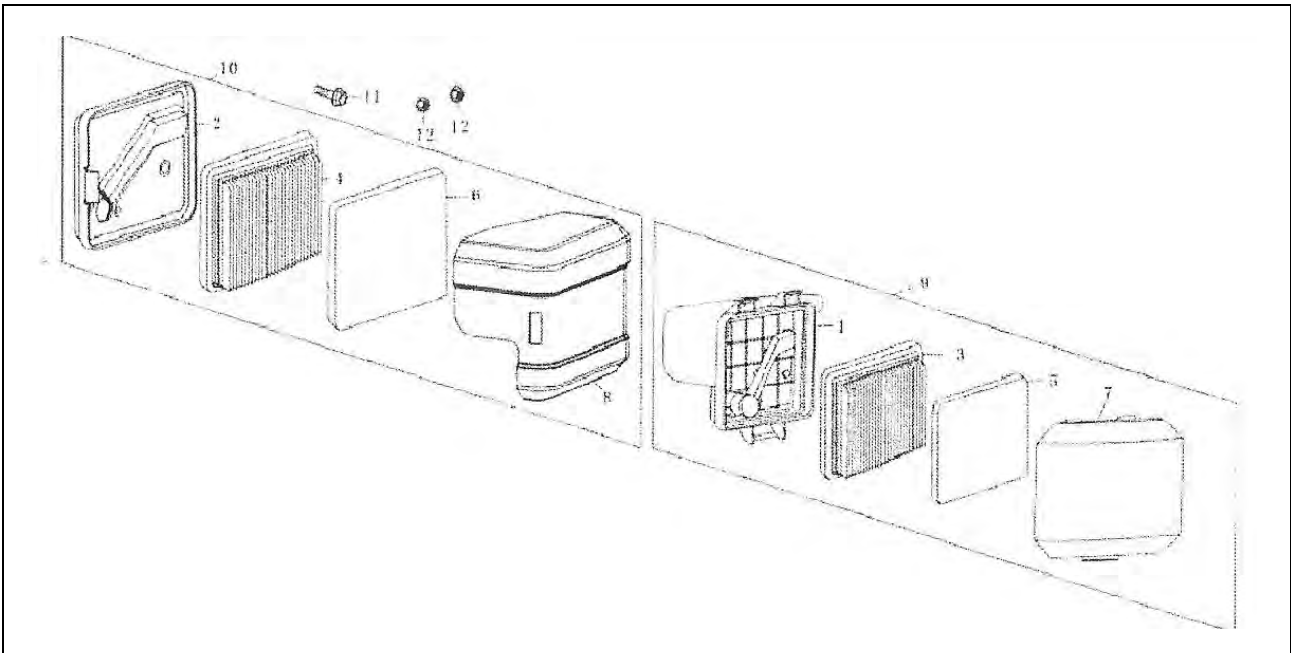

AIR CLEANER

No.	Description	Qty					Part No.
		4V	4VX	5V	5.5V	6.5V	
1	Elbow, Comp Air Cleaner	1	1	/	/	/	04010004
2	Elbow, Comp Air Cleaner	/	/	1	1	1	04010004
3	Element	1	1	1	1	1	04010002
6	Filter, Outer					1	0401002F
7	Cover, Air Cleaner	1	1	/	/	/	04010001
8	Cover, Air Cleaner	/	/	1	1	1	04010010
9	Air Cleaner Assy	1	1	1	1	1	04010000
12	Nut, Flange M6	2	2	2	2	2	4V-08060000/6