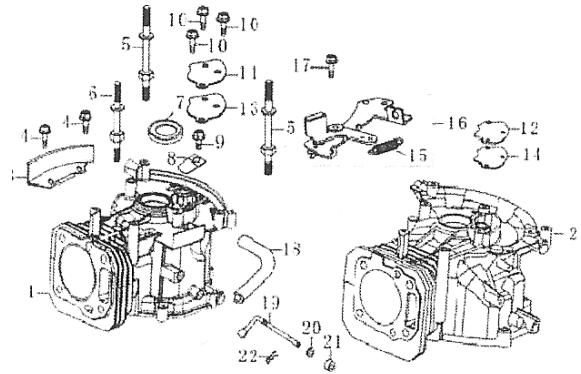

Cylinder Head

Crankcase

Crankcase Cover

Camshaft

Crankshaft/Piston/Connecting Rod

Starter