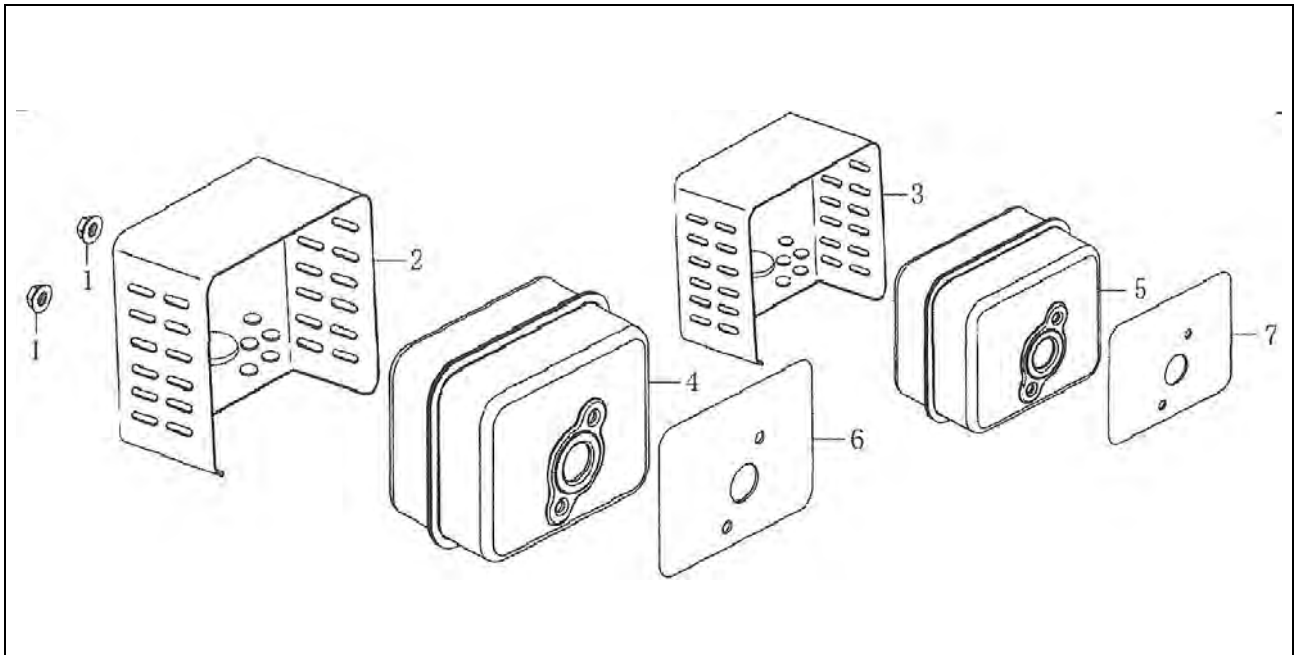

MUFFLER

No.	Description	Qty					Part No.
		4V	4VX	5V	5.5V	6.5V	
1	Nut, Flange M6	2	2	2	2	2	GB6177-86/6
2	Protector Cover, Muffler	1	1	1	1	1	05000002
4	Muffler Assy	1	1	1	1	1	05010000
6	Gasket, Muffler	1	1	/	/	/	05000001
7	Gasket, Muffler	/	/	1	1	1	05000001