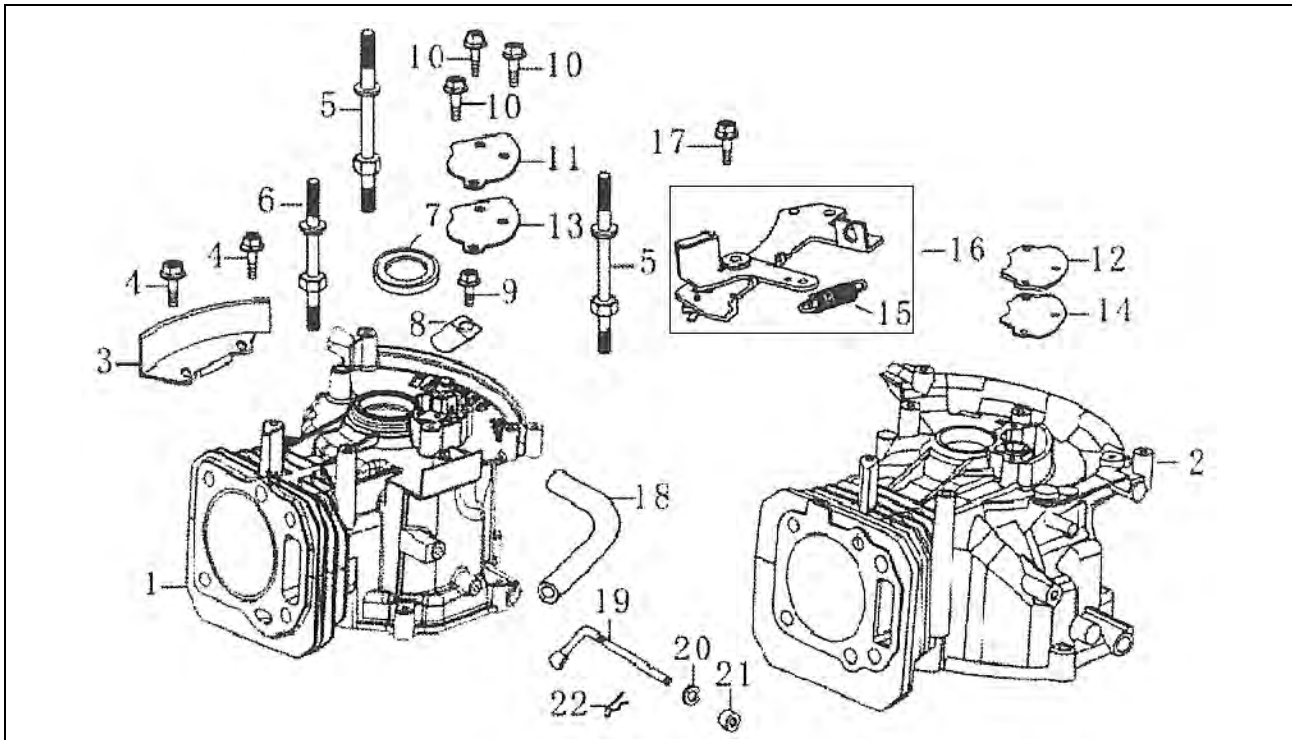

CRANKCASE

No.	Description	Qty					Part No.
		4V	4VX	5VX	5.5V	6.5V	
1	Crankcase	1	1	1	1	1	102010001
	Crankcase	/	/	1	/	/	
	Crankcase	/	/	/	1	/	
	Crankcase	/	/	/	/	1	
3	Shield, Tank Side	1	1	1	1	1	5VX-108006
4	Bolt, Flange M6*16	2	2	2	2	2	5VX-M6X16
5	Bolt, Stud 6*78.5	1	1	1	1	1	5VX-M6X785
6	Bolt, Stud 6*85	2	2	2	2	2	5VX-M6X85
7	Oil Seal 25*38*7	1	1	1	1	1	5V-02010003
8	Reed Valve	1	1	1	1	1	5VX-REED VALVE
9	Bolt, Flange M6*10	1	1	1	1	1	GBT5787-86/L
10	Bolt, Flange M6*12	3	3	3	3	3	14Y-GB5787-86
	Cap, Breather Chamber	/	/	/	/	1	
13	Packing, Breather Chamber	1	1	/	/	/	02020005
15	Spring, Idle Controller	1	1	1	1	1	115003
16	Flywheel Brake	1	1	1	1	1	
17	Bolt, Flange M6*22	1	1	1	1	1	GBT5783-1986/6
18	Tube, Breather	1	1	1	1	1	112002
19	Shaft, Governor Arm	1	1	1	1	1	07000005
20	Washer 6*13*1	1	1	1	1	1	5VX-M6X13X1
21	Oil Seal 6*11*4	1	1	1	1	1	5V-07000001
22	Pin, Lock	1	1	1	1	1	5VX-07000006