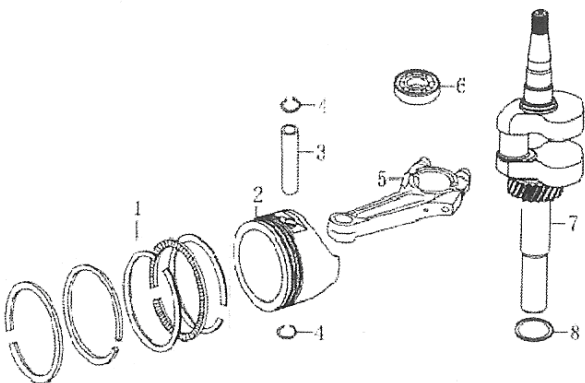

Cylinder Head

Crankcase

Crankcase Cover

Camshaft

Crankshaft/Piston/Connecting Rod

Starter

Carburettor

Flywheel/Ignition Comp.

Air Cleaner

Control

Muffler

Fuel Tank

CYLINDER HEAD

Part	Description	Qty					Part No.
		4V	4VX	5V	5.5V	6.5V	
1	Bolt, Flange M6*14	4	4	4	4	4	GBT5787-86/614
2	Cover Comp. Head	1	1	1	1	1	01010000
3	Packing, Head Cover	1	1	1	1	1	01000001
4	Plug, Spark F7TC	1	1	1	1	1	01020015
5	Bolt, Connecting, Rod M8*50	4	4	4	4	4	GBT5787-8/8X5
6	Head Comp. Cylinder	1	1	1	1	1	01020000
	Head Comp. Cylinder	/	/	1	1	1	
7	Bolt, Stud M6*89	2	2	2	2	2	5VX-M6X89
8	Bolt, Stud M6*95	2	2	2	2	2	5VX-M6X95
9	Bolt, Stud M6*103	2	2	2	2	2	6.5VX-M6X103
10	Gasket, Cylinder	1	1	1	1	1	01000002
	Gasket, Cylinder	/	1	/	/	/	
	Gasket, Cylinder	/	/	1	/	/	
11	Pin, Dowel, 10*14	2	2	2	2	2	02000005

CRANKSHAFT/PISTON/CONNECTING ROD

No.	Description	Qty					Part No.
		4V	4VX	5VX	5.5V	6.5V	
1	Ring Set	1	/	/	/	/	03010002
2	Piston	1	/	/	/	/	03010001
3	Pin. Piston	1	1	/	/	/	
4	Clip, Piston Pin	1	1	/	/	/	03000002
5	Rod Assy., Connecting	1	1	/	/	/	03020000
6	EDDP Groove Ball Bearing 6205	1	1	1	1	1	081604
7	Crankshaft Comp (B)	1	1	1	1	1	02020000
8	Washer 25. 4*34*1	1					4V-080728/3425

CAMSHAFT

No.	Description	Qty					Part No.
		4V	4VX	5VX	5.5V	6.5V	
1	Arm, Valve Rocker	2	2	2	2	2	01020003
2	Rotator, valve	2	2	2	2	2	106006
3	Retainer, Valve Spring	/	/	2	2	2	0102011
4	Spring, Valve			2			01020010
5	Valve, In.	1	1	1	1	1	01020007
6	Valve, Ex.	1	1	/	/	/	01020008
7	Plate Assy	1	1	1	1	1	01020005
8	Rod, Push	2	2	/	/	/	01000003
	Rod, Push	/	/	2	2	2	01000005
9	Lifter	2		2			1060001(4V)/ 02000004(5VX)
11	Camshaft Assy.			1	1	1	0203ASSY
12	Washer 14.2*20*1						LOCAL