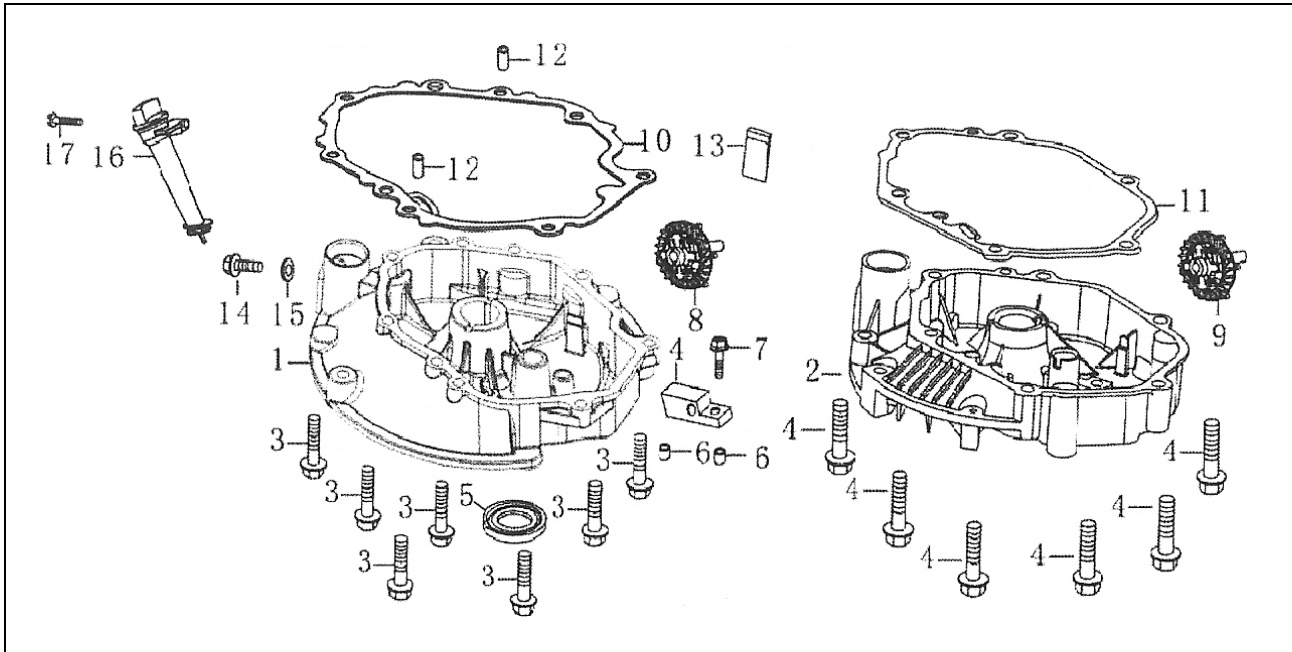

CRANKCASE COVER

No.	Description	Qty					Part No.
		4V	4VX	5VX	5.5V	6.5V	
1	Case Cover	1	1	1	1	1	02040001
2	Case Cover	/	/	1	1	/	02040001
3	Bolt, Flange M6*28	7	7	/	/	/	5VX-M6X28
4	Bolt, Flange M8*50	/	/	6	6	6	GBT5787-8618X5
5	Oil Seal	1	1	1	1	1	6Y-02010002
6	Pin, Dowel 8*14	2	2	2	2	2	5V-02000004
7	Bolt, Flange M6*18	1	1	1	1	1	LOCAL
8	Governor Comp	1	1	1	1	1	
10	Packing, Case Cover	1	1	/	/	/	02000001
12	Pin, Dowel 8*14	2	2	2	2	2	02000004
13	Rubber, Oil Deflector	1	1	1	1	1	103003
14	Drain Bolt	1	1	1	1	1	02010004
15	Washer 10*16*1.5	1	1	1	1	1	02010005
16	Cap Assy	1	1	1	1	1	103101
17	Bolt, Flange M6*35						LOCAL