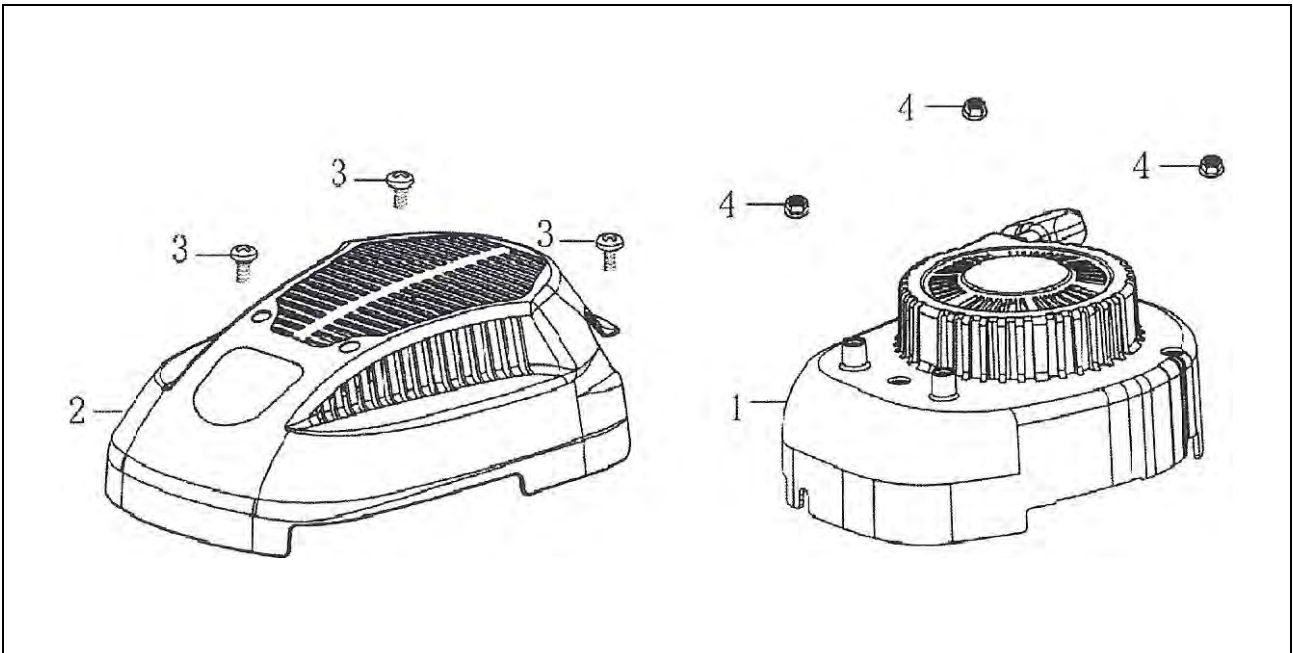

STARTER

No.	Description	Qty					Part No.
		4V	4VX	5VX	5.5V	6.5V	
1	Starter Subassembly	1	1	1	1	1	08010000
2	Hood, Fan Cover	1	1	1	1		080/000/COV
3	Screw, Pan M4*10	3	3	3	3	3	GBT818-2000/41
4	Nut, Flange M6	3	3	3	3	3	GBT6177-86/6