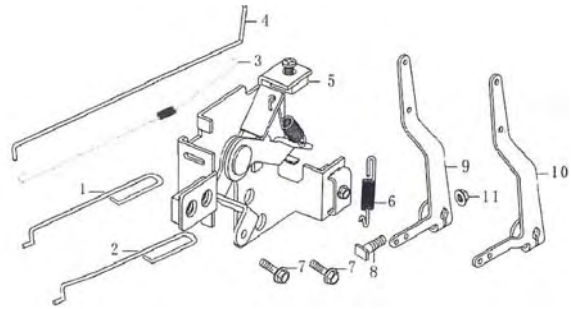

Cylinder Head

Crankcase

Crankcase Cover

Camshaft

Crankshaft/Piston/Connecting Rod

Starter

Carburettor

Flywheel/Ignition Comp.

Air Cleaner

Control

Muffler

Fuel Tank

CYLINDER HEAD

Part	Description	Qty					Part No.
		4V	4VX	5V	5.5V	6.5V	
1	Bolt, Flange M6*14	4	4	4	4	4	GBT5787-86/614
2	Cover Comp. Head	1	1	1	1	1	01010000
3	Packing, Head Cover	1	1	1	1	1	01000001
4	Plug, Spark F7TC	1	1	1	1	1	01020015
5	Bolt, Connecting, Rod M8*50	4	4	4	4	4	GBT5787-8/8X5
6	Head Comp. Cylinder	1	1	1	1	1	01020000
	Head Comp. Cylinder	/	/	1	1	1	
7	Bolt, Stud M6*89	2	2	2	2	2	5VX-M6X89
8	Bolt, Stud M6*95	2	2	2	2	2	5VX-M6X95
9	Bolt, Stud M6*103	2	2	2	2	2	6.5VX-M6X103
10	Gasket, Cylinder	1	1	1	1	1	01000002
	Gasket, Cylinder	/	1	/	/	/	
	Gasket, Cylinder	/	/	1	/	/	
11	Pin, Dowel, 10*14	2	2	2	2	2	02000005

CRANKSHAFT/PISTON/CONNECTING ROD

No.	Description	Qty					Part No.
		4V	4VX	5VX	5.5V	6.5V	
1	Ring Set	1	/	/	/	/	03010002
2	Piston	1	/	/	/	/	03010001
3	Pin. Piston	1	1	/	/	/	
4	Clip, Piston Pin	1	1	/	/	/	03000002
5	Rod Assy., Connecting	1	1	/	/	/	03020000
6	EDDP Groove Ball Bearing 6205	1	1	1	1	1	081604
7	Crankshaft Comp (B)	1	1	1	1	1	02020000
8	Washer 25. 4*34*1	1					4V-080728/3425

CAMSHAFT

No.	Description	Qty					Part No.
		4V	4VX	5VX	5.5V	6.5V	
1	Arm, Valve Rocker	2	2	2	2	2	01020003
2	Rotator, valve	2	2	2	2	2	106006
3	Retainer, Valve Spring	/	/	2	2	2	0102011
4	Spring, Valve			2			01020010
5	Valve, In.	1	1	1	1	1	01020007
6	Valve, Ex.	1	1	/	/	/	01020008
7	Plate Assy	1	1	1	1	1	01020005
8	Rod, Push	2	2	/	/	/	01000003
	Rod, Push	/	/	2	2	2	01000005
9	Lifter	2		2			1060001(4V)/ 02000004(5VX)
11	Camshaft Assy.			1	1	1	0203ASSY
12	Washer 14.2*20*1						LOCAL