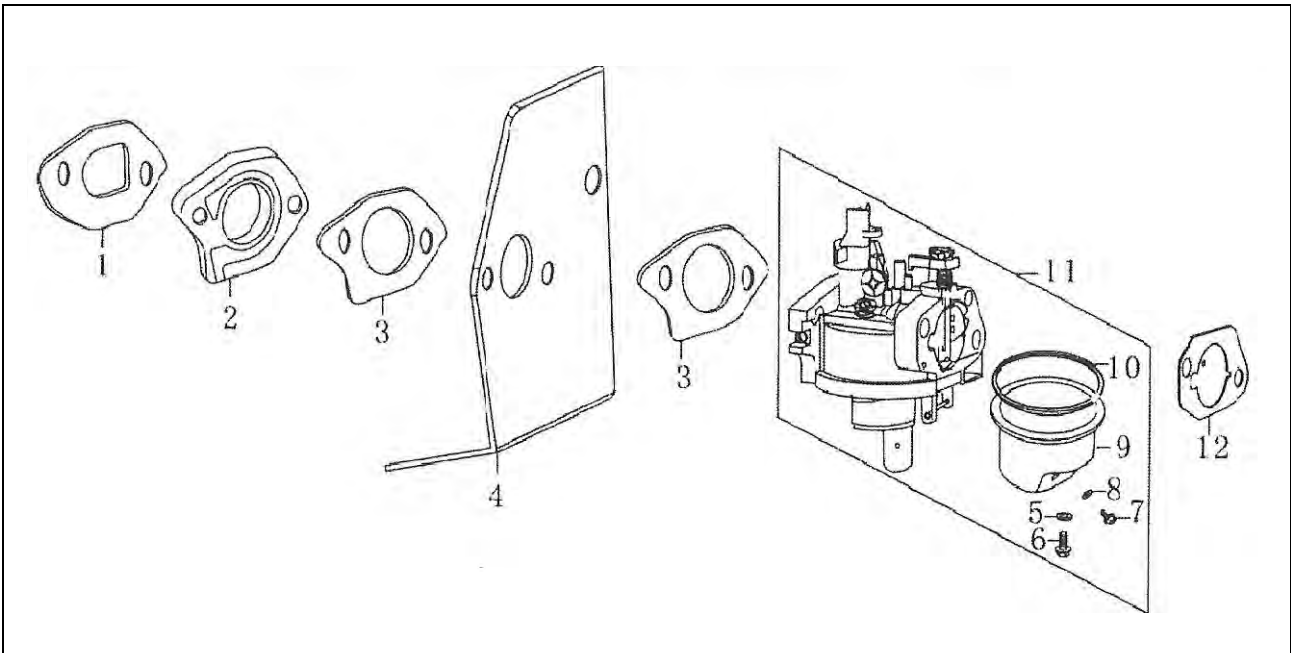

CARBURETTOR

No.	Description	Qty					Part No.
		4V	4VX	5VX	5.5V	6.5V	
1	Packing, Insulator	1	1	1	1	1	0402000
2	Insulator, Carburettor	1	1	1	1	1	04020001/2
3	Packing, Carburettor	2	2	2	2	2	04000003
4	Packing, Carburettor	1					05000001/A
10	Gasket, Oil Cup	1	1	1	1	1	040200CS
11	Carburettor	1	1	1	1	1	04020000