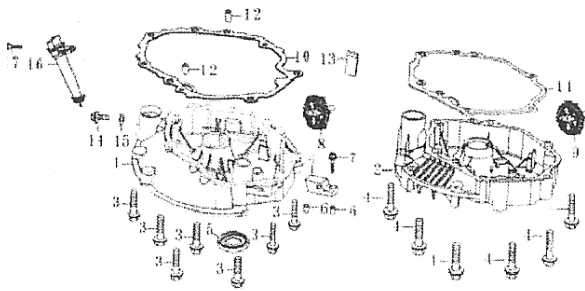

Cylinder Head

Crankcase

Crankcase Cover

Camshaft

Crankshaft/Piston/Connecting Rod

Starter

Carburettor

Flywheel/Ignition Comp.

Air Cleaner

Control

Muffler

Fuel Tank

CYLINDER HEAD

Part	Description	Qty					Part No.
		4V	4VX	5V	5.5V	6.5V	
1	Bolt, Flange M6*14	4	4	4	4	4	GBT5787-86/614
2	Cover Comp. Head	1	1	1	1	1	01010000
3	Packing, Head Cover	1	1	1	1	1	01000001
4	Plug, Spark F7TC	1	1	1	1	1	01020015
5	Bolt, Connecting, Rod M8*50	4	4	4	4	4	GBT5787-8/8X5
6	Head Comp. Cylinder	1	1	1	1	1	01020000
	Head Comp. Cylinder	/	/	1	1	1	
7	Bolt, Stud M6*89	2	2	2	2	2	5VX-M6X89
8	Bolt, Stud M6*95	2	2	2	2	2	5VX-M6X95
9	Bolt, Stud M6*103	2	2	2	2	2	6.5VX-M6X103
10	Gasket, Cylinder	1	1	1	1	1	01000002
	Gasket, Cylinder	/	1	/	/	/	
	Gasket, Cylinder	/	/	1	/	/	
11	Pin, Dowel, 10*14	2	2	2	2	2	02000005

CRANKSHAFT/PISTON/CONNECTING ROD

No.	Description	Qty					Part No.
		4V	4VX	5VX	5.5V	6.5V	
1	Ring Set	1	/	/	/	/	03010002
2	Piston	1	/	/	/	/	03010001
3	Pin. Piston	1	1	/	/	/	
4	Clip, Piston Pin	1	1	/	/	/	03000002
5	Rod Assy., Connecting	1	1	/	/	/	03020000
6	EDDP Groove Ball Bearing 6205	1	1	1	1	1	081604
7	Crankshaft Comp (B)	1	1	1	1	1	02020000
8	Washer 25. 4*34*1	1					4V-080728/3425

CAMSHAFT

No.	Description	Qty					Part No.
		4V	4VX	5VX	5.5V	6.5V	
1	Arm, Valve Rocker	2	2	2	2	2	01020003
2	Rotator, valve	2	2	2	2	2	106006
3	Retainer, Valve Spring	/	/	2	2	2	0102011
4	Spring, Valve			2			01020010
5	Valve, In.	1	1	1	1	1	01020007
6	Valve, Ex.	1	1	/	/	/	01020008
7	Plate Assy	1	1	1	1	1	01020005
8	Rod, Push	2	2	/	/	/	01000003
	Rod, Push	/	/	2	2	2	01000005
9	Lifter	2		2			1060001(4V)/ 02000004(5VX)
11	Camshaft Assy.			1	1	1	0203ASSY
12	Washer 14.2*20*1						LOCAL