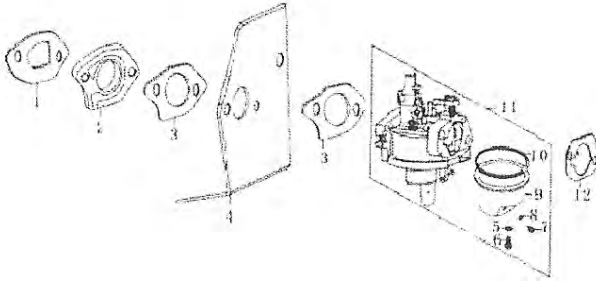

Cylinder Head

Crankcase

Crankcase Cover

Camshaft

Crankshaft/Piston/Connecting Rod

Starter

Carburettor

Flywheel/Ignition Comp.

Air Cleaner

Control

Muffler

Fuel Tank

CYLINDER HEAD

Part	Description	Qty					Part No.
		4V	4VX	5V	5.5V	6.5V	
1	Bolt, Flange M6*14	4	4	4	4	4	GBT5787-86/614
2	Cover Comp. Head	1	1	1	1	1	01010000
3	Packing, Head Cover	1	1	1	1	1	01000001
4	Plug, Spark F7TC	1	1	1	1	1	01020015
5	Bolt, Connecting, Rod M8*50	4	4	4	4	4	GBT5787-8/8X5
6	Head Comp. Cylinder	1	1	1	1	1	01020000
	Head Comp. Cylinder	/	/	1	1	1	
7	Bolt, Stud M6*89	2	2	2	2	2	5VX-M6X89
8	Bolt, Stud M6*95	2	2	2	2	2	5VX-M6X95
9	Bolt, Stud M6*103	2	2	2	2	2	6.5VX-M6X103
10	Gasket, Cylinder	1	1	1	1	1	01000002
	Gasket, Cylinder	/	1	/	/	/	
	Gasket, Cylinder	/	/	1	/	/	
11	Pin, Dowel, 10*14	2	2	2	2	2	02000005

CAMSHAFT

No.	Description	Qty					Part No.
		4V	4VX	5VX	5.5V	6.5V	
1	Arm, Valve Rocker	2	2	2	2	2	01020003
2	Rotator, valve	2	2	2	2	2	106006
3	Retainer, Valve Spring	/	/	2	2	2	0102011
4	Spring, Valve			2			01020010
5	Valve, In.	1	1	1	1	1	01020007
6	Valve, Ex.	1	1	/	/	/	01020008
7	Plate Assy	1	1	1	1	1	01020005
8	Rod, Push	2	2	/	/	/	01000003
	Rod, Push	/	/	2	2	2	01000005
9	Lifter	2		2			1060001(4V)/ 02000004(5VX)
11	Camshaft Assy.			1	1	1	0203ASSY
12	Washer 14.2*20*1						LOCAL