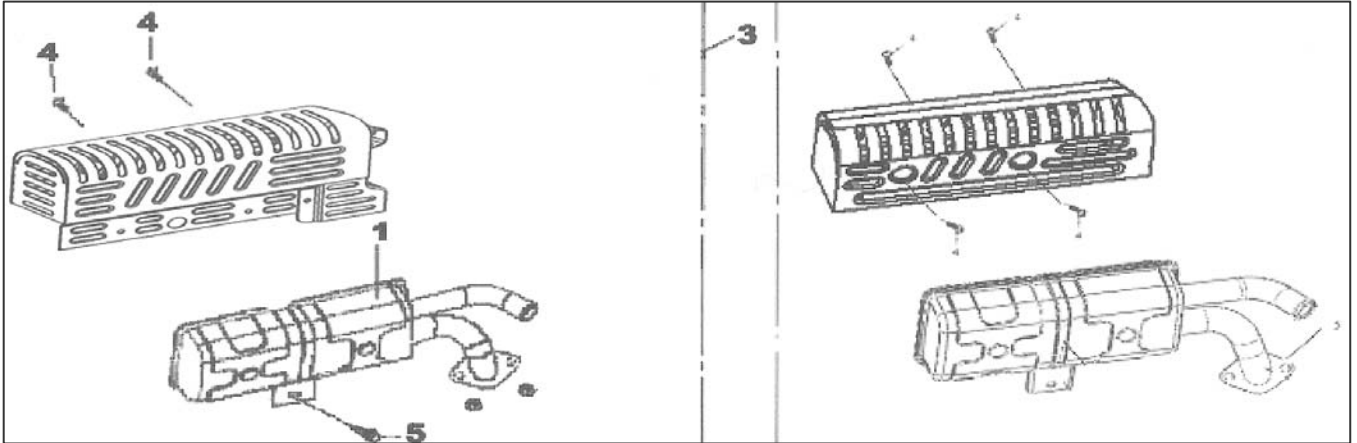

MUFFLER

No	Description	QTY.		Part No.
1	Muffler Comp.	1	1	05010000
4	Screw, Tapping, 5 x 10	2	2	Local
5	Bolt, M8 X 25	1	1	GB5783-M8X25