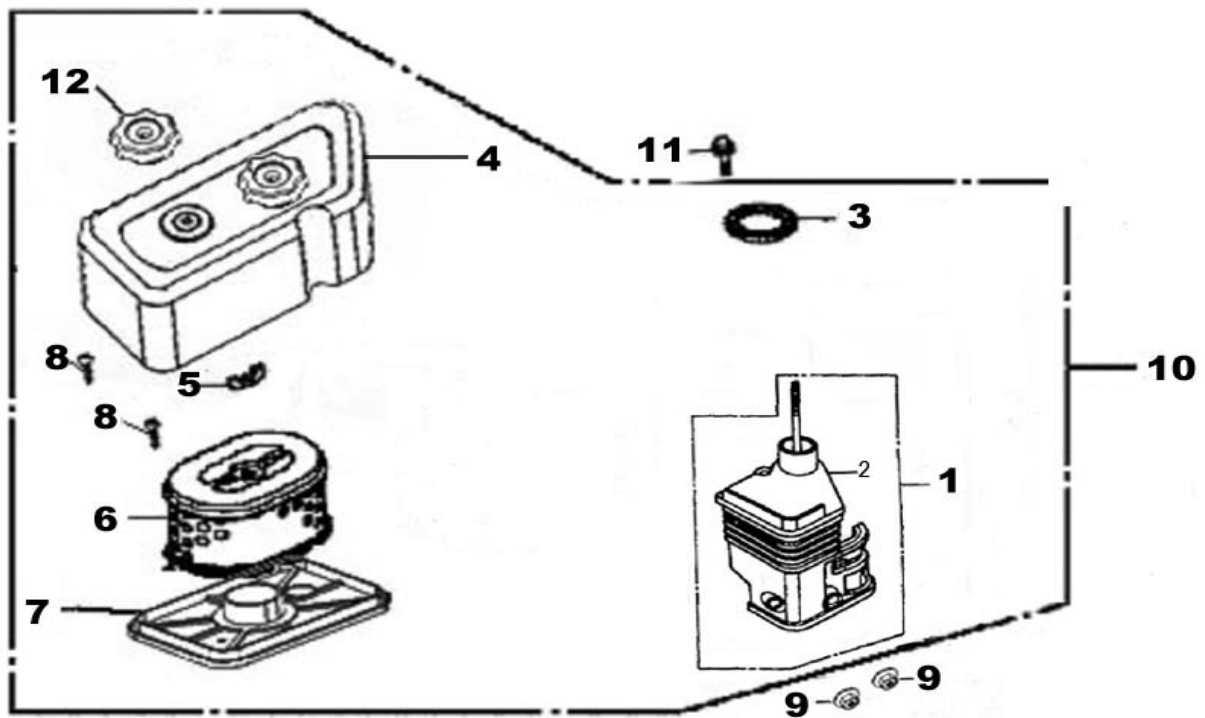

DIVERSION ASSY

No	Description	QTY.		Part No.
1	Bolt, Flange 6 x 8	2	2	Local
2	Shroud Comp	1	1	10000002

CARBURETTOR

No	Description	QTY.		Part No.
1	Carburettor	1	1	04020000
3	Carb Emulsion Tube	1	1	040200ET
4	Jet, Main	1	1	040200MJ
7	Float	1	1	040200FL
9	Gasket, Oil Cup	1	1	040200CS
22	Packing, Carburettor	1	1	04000004
23	Insulator, Carburettor	1	1	04000001
24	Packing, Insulator	1	1	04000002

CONTROL SYSTEM

No	Description	QTY.		Part No.
1	Bolt, Flange	2	2	GB5787-86/6x10
2	Spring, Governor	1	1	07000002
3	Bolt, Quadrate Head	1	1	07000007
4	Arm, Governor	1	1	07020007
5	Nut, Flange 6mm	1	1	GB6177-8616
6	Spring, Throttle Return	1	1	07000003
7	Rod, Governor	1	1	07000004
8	Control Assy.	1	1	07010000
9	Spring	1	1	N/A
10	Screw, M5x35	1	1	Local