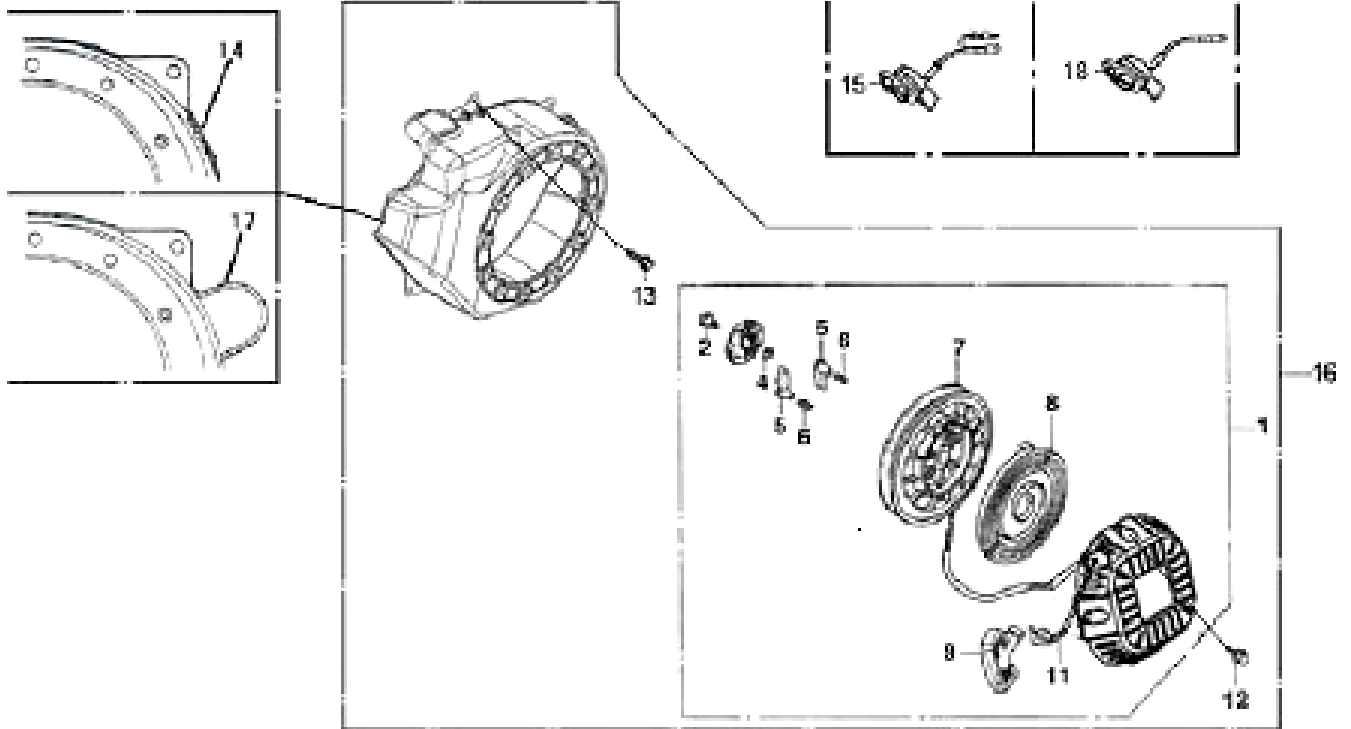

STARTER SUBASSEMBLY

No	Description	QTY.		Part No.
1	Starter Assy.	1	1	08010000
3	Guide, Ratchet	1	1	08010006
4	Spring, Friction	1	1	08010007
5	Ratchet, Starter	2	2	08010010
6	Spring, Return	2	2	08010009
7	Reel, Recoil Starter	1	1	08010004
8	Spring, Recoil Starter	1	1	08010003
9	Recoil Starter Handle	1	1	08010002
11	Rope	1	1	08010005
12	Bolt, Flange 6 x 8	4	4	Local
13	Bolt, Flange 6 x 12	4	4	14Y-GB5787-86
14	Cover Comp., Fan	1	1	08000001
15	Switch Assy., Engine Stop (Oil Alert)	1	1	09030000
17	Switch Assy., Engine Stop	1	1	09010000