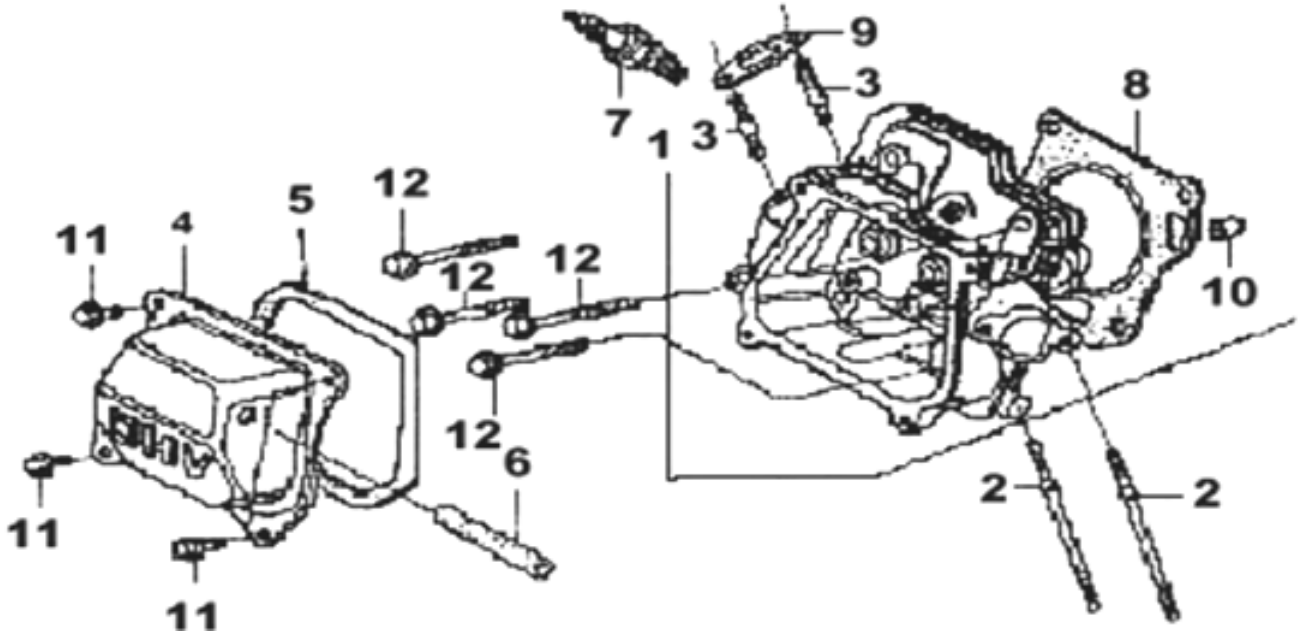

CYLINDER HEAD

No	Description	QTY.		Part No.
1	Head Cylinder (bare)	-	1	01020000
2	Bolt, Stud, In.	2	2	01000004
3	Bolt, Stud, Ex.	2	2	01000005
4	Cover Head	1	1	01010000
5	Packing, Head Cover	1	1	01000001
6	Tube, Breather	1	1	04010015
7	Plug, Spark	1	1	01020015
8	Gasket, Cylinder Head	-	1	01000003
9	Gasket, Muffler	1	1	05000001/3
10	Pin, Dowel	2	2	02000002
11	Bolt, Flange, 6*12	4	4	14Y-GB5787-86
12	Bolt, Flange, 8*60	4	4	GBT5787-86/8X6