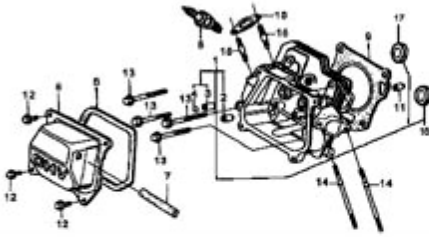

CRANKSHAFT/PISTON

CYLINDER HEAD