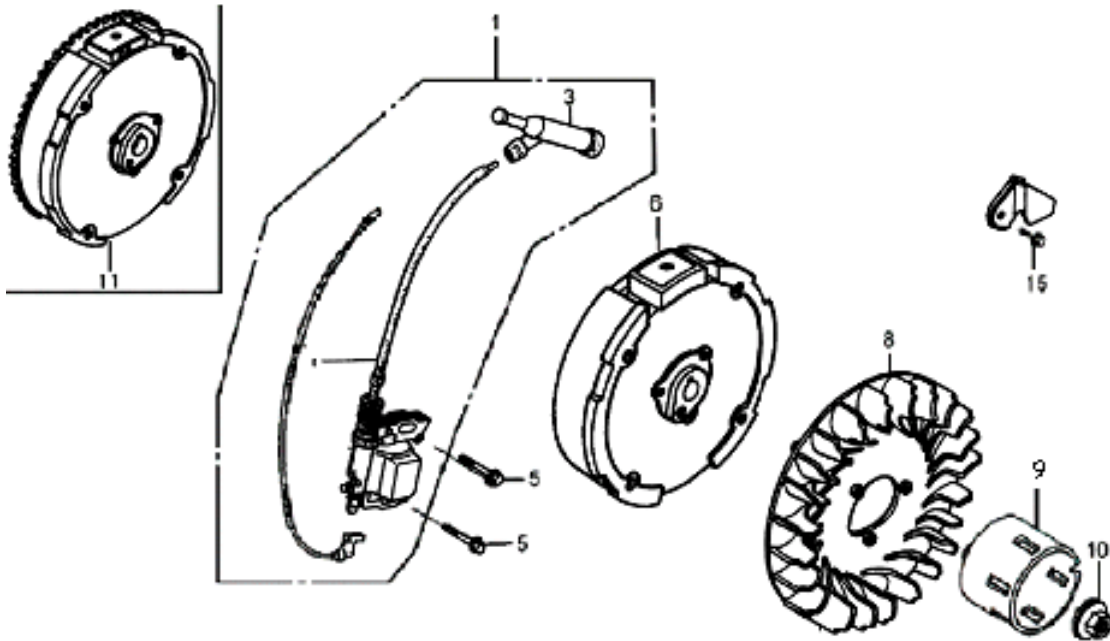

STARTER SUBASSEMBLY

No	Description	QTY.		Part No.
1	Starter Assy.	1	1	08010000
3	Guide, Ratchet	1	1	08010006
4	Spring, Friction	1	1	08010007
5	Ratchet, Starter	2	2	08010010
6	Spring, Return	2	2	08010009
7	Reel, Recoil Starter	1	1	08010004
8	Spring, Recoil Starter	1	1	08010003
9	Recoil Starter Handle	1	1	08010002
11	Rope	1	1	08010005
12	Bolt, Flange 6 x 8	4	4	Local
13	Bolt, Flange 6 x 12	4	4	14Y-GB5787-86
14	Cover Comp., Fan	1	1	08000001
15	Switch Assy., Engine Stop (Oil Alert)	1	1	09030000
17	Switch Assy., Engine Stop	1	1	09010000

DIVERSION ASSY

No	Description	QTY.		Part No.
1	Bolt, Flange 6 x 8	2	2	Local
2	Shroud Comp	1	1	10000002

CARBURETTOR

No	Description	QTY.		Part No.
1	Carburettor	1	1	04020000
3	Carb Emulsion Tube	1	1	040200ET
4	Jet, Main	1	1	040200MJ
7	Float	1	1	040200FL
9	Gasket, Oil Cup	1	1	040200CS
22	Packing, Carburettor	1	1	04000004
23	Insulator, Carburettor	1	1	04000001
24	Packing, Insulator	1	1	04000002

CONTROL SYSTEM

No	Description	QTY.		Part No.
1	Bolt, Flange	2	2	GB5787-86/6x10
2	Spring, Governor	1	1	07000002
3	Bolt, Quadrate Head	1	1	07000007
4	Arm, Governor	1	1	07020007
5	Nut, Flange 6mm	1	1	GB6177-8616
6	Spring, Throttle Return	1	1	07000003
7	Rod, Governor	1	1	07000004
8	Control Assy.	1	1	07010000
9	Spring	1	1	N/A
10	Screw, M5x35	1	1	Local