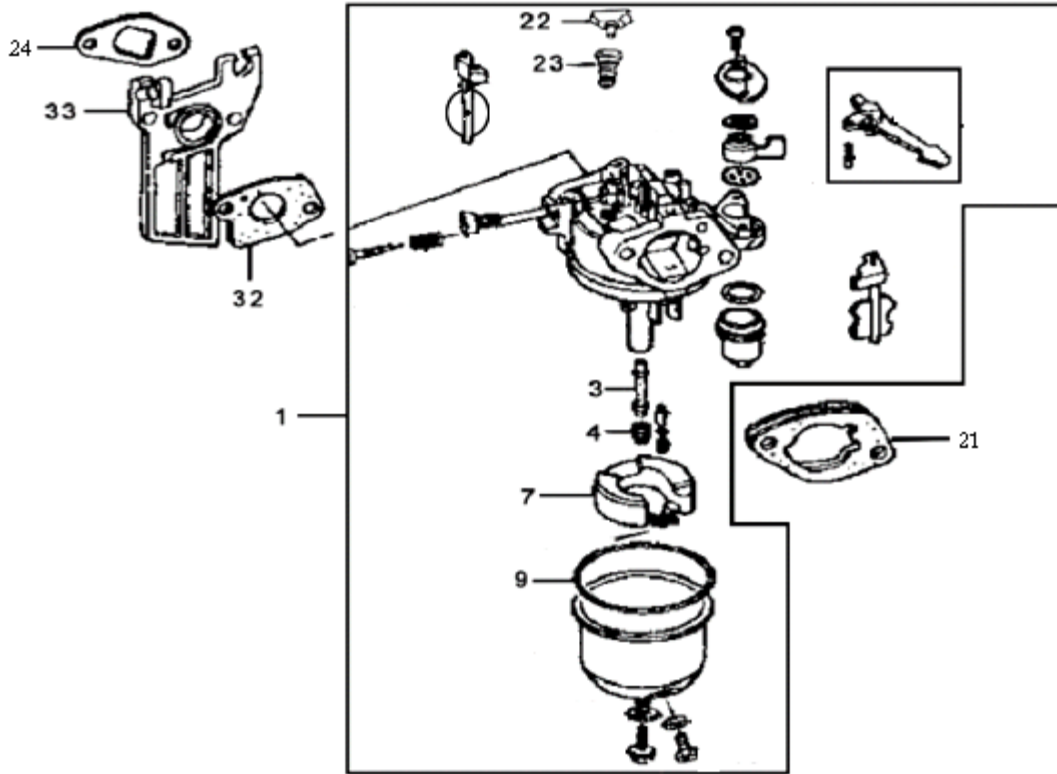

CARBURETTOR

No	Description	QTY.		Part No.
1	Carburettor	1	1	04020000
3	Carb Emulsion Tube	1	1	040200ET
4	Jet, Main	1	1	040200MJ
7	Float	1	1	040200FL
9	Gasket, Oil Cup	1	1	040200CS
22	Packing, Carburettor	1	1	04000004
23	Insulator, Carburettor	1	1	04000001
24	Packing, Insulator	1	1	04000002