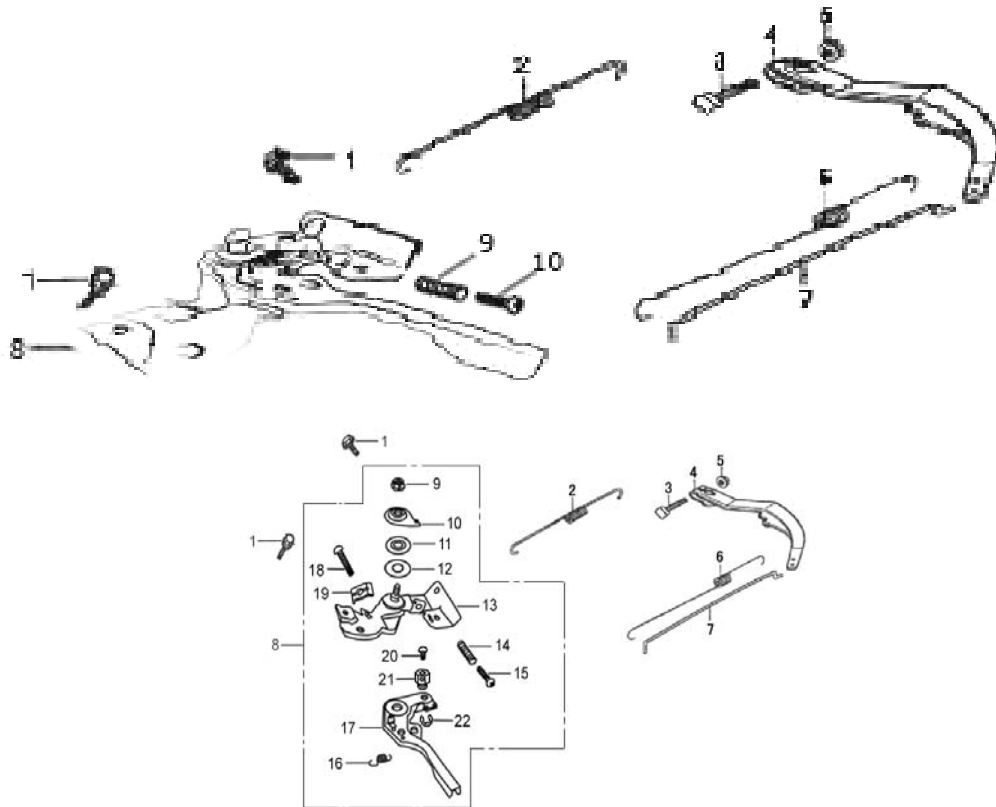

CRANKSHAFT/PISTON

No	Description	QTY.		Part No.
1	Ring Set		1	03010002
2	Piston		1	03010001
3	Pin, Piston		1	03000001
4	Rod Assy., Connecting		1	03020001
5	Crankshaft Comp.		1	0202004I
6	Clip, Piston Pin		2	03000002
7	Key		1	02030003

STARTER SUBASSEMBLY

No	Description	QTY.		Part No.
1	Starter Assy.	1	1	08010000
3	Guide, Ratchet	1	1	08010006
4	Spring, Friction	1	1	08010007
5	Ratchet, Starter	2	2	08010010
6	Spring, Return	2	2	08010009
7	Reel, Recoil Starter	1	1	08010004
8	Spring, Recoil Starter	1	1	08010003
9	Recoil Starter Handle	1	1	08010002
11	Rope	1	1	08010005
12	Bolt, Flange 6 x 8	4	4	Local
13	Bolt, Flange 6 x 12	4	4	14Y-GB5787-86
14	Cover Comp., Fan	1	1	08000001
15	Switch Assy., Engine Stop (Oil Alert)	1	1	09030000
17	Switch Assy., Engine Stop	1	1	09010000

DIVERSION ASSY

No	Description	QTY.		Part No.
1	Bolt, Flange 6 x 8	2	2	Local
2	Shroud Comp	1	1	10000002

CARBURETTOR

No	Description	QTY.		Part No.
1	Carburettor	1	1	04020000
3	Carb Emulsion Tube	1	1	040200ET
4	Jet, Main	1	1	040200MJ
7	Float	1	1	040200FL
9	Gasket, Oil Cup	1	1	040200CS
22	Packing, Carburettor	1	1	04000004
23	Insulator, Carburettor	1	1	04000001
24	Packing, Insulator	1	1	04000002

CONTROL SYSTEM

No	Description	QTY.		Part No.
1	Bolt, Flange	2	2	GB5787-86/6x10
2	Spring, Governor	1	1	07000002
3	Bolt, Quadrate Head	1	1	07000007
4	Arm, Governor	1	1	07020007
5	Nut, Flange 6mm	1	1	GB6177-8616
6	Spring, Throttle Return	1	1	07000003
7	Rod, Governor	1	1	07000004
8	Control Assy.	1	1	07010000
9	Spring	1	1	N/A
10	Screw, M5x35	1	1	Local