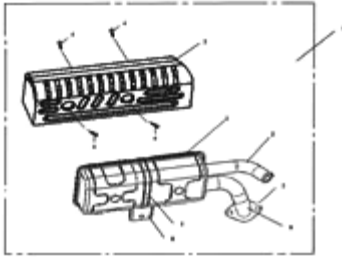

FLYWHEEL/COIL ASSY.

STARTER MOTOR

CONTROL SYSTEM

AIR CLEANER

MUFFLER

FUEL TANK

CYLINDER HEAD

No	Description	QTY.		Part No.
1	Head Cylinder (bare)	-	1	01020000
2	Bolt, Stud, In.	2	2	01000004
3	Bolt, Stud, Ex.	2	2	01000005
4	Cover Head	1	1	01010000
5	Packing, Head Cover	1	1	01000001
6	Tube, Breather	1	1	04010015
7	Plug, Spark	1	1	01020015
8	Gasket, Cylinder Head	-	1	01000003
9	Gasket, Muffler	1	1	05000001/3
10	Pin, Dowel	2	2	02000002
11	Bolt, Flange, 6*12	4	4	14Y-GB5787-86
12	Bolt, Flange, 8*60	4	4	GBT5787-86/8X6

CRANKCASE

No	Description	QTY.		Part No.
1	Crankcase		1	02010000
2	Oil Level Switch	1	1	09020000
5	Governor Assy	1	1	07000000
6	Bolt, Flange 6x8	1	1	Local
8	Shaft, Governor Arm	1	1	07000001
9	Bolt, Drain Plug	2	2	02010003
11	Washer, Drain Plug	2	2	02010004
12	Alert Unit, Oil	1	1	09030000
13	Bearing, Radial Ball	1	1	GBT276-6205
14	Oil Seal 25x41.25x6	1	1	02010002
16	Nut 10 mm	1	1	MS15-017010
17	Washer 6x13x1	1	1	5VX-M6X13X1
18	Pin, Lock	1	1	07000006
19	Bolt, Flange, 6x12	2	2	14Y-GB5787-86