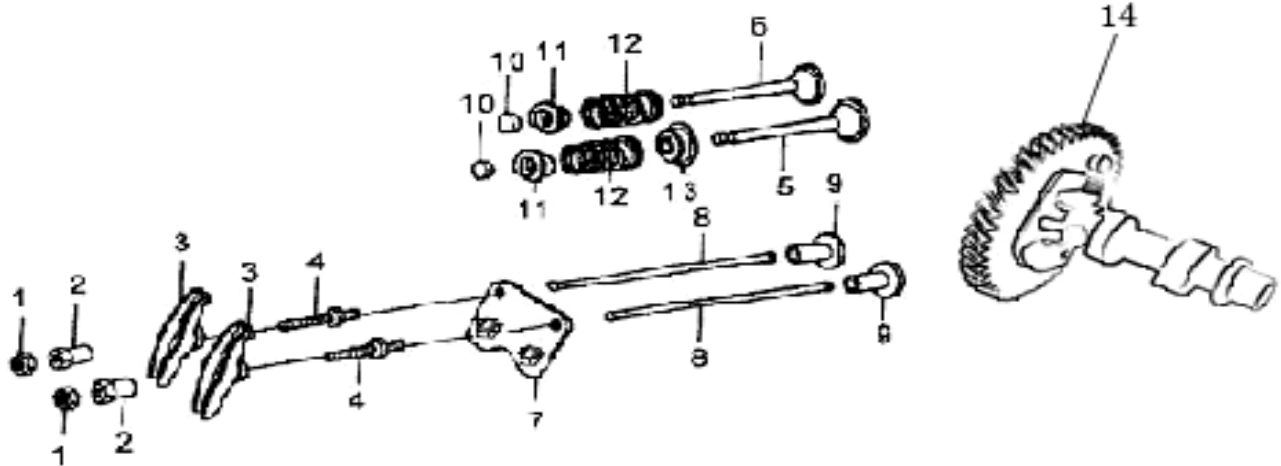

GAS DISTRIBUTION ADJUSTMENT

No	Description	QTY.		Part No.
1	Nut, Pivot Adjusting	2	2	01020011
2	Pivot, Rocker Arm	2	2	01020010
3	Arm, Valve Rocker	2	2	01020009
4	Bolt, Pivot, Arm	2	2	01020012
5	Valve, In.	1	1	01020001
6	Valve, Ex.	1	1	01020002
7	Plate, Push Rod Guide	1	1	01020013
8	Rod, Push	2	2	02000003
9	Lifter, Valve	2	2	106001
10	Radiator, Valve	2	2	106006
11	Retainer, Valve Spring	2	2	01020008
12	Spring, Valve	2	2	01020003
13	Seal, Guide	1	1	01020006
14	Camshaft Assy.	1	1	02030000