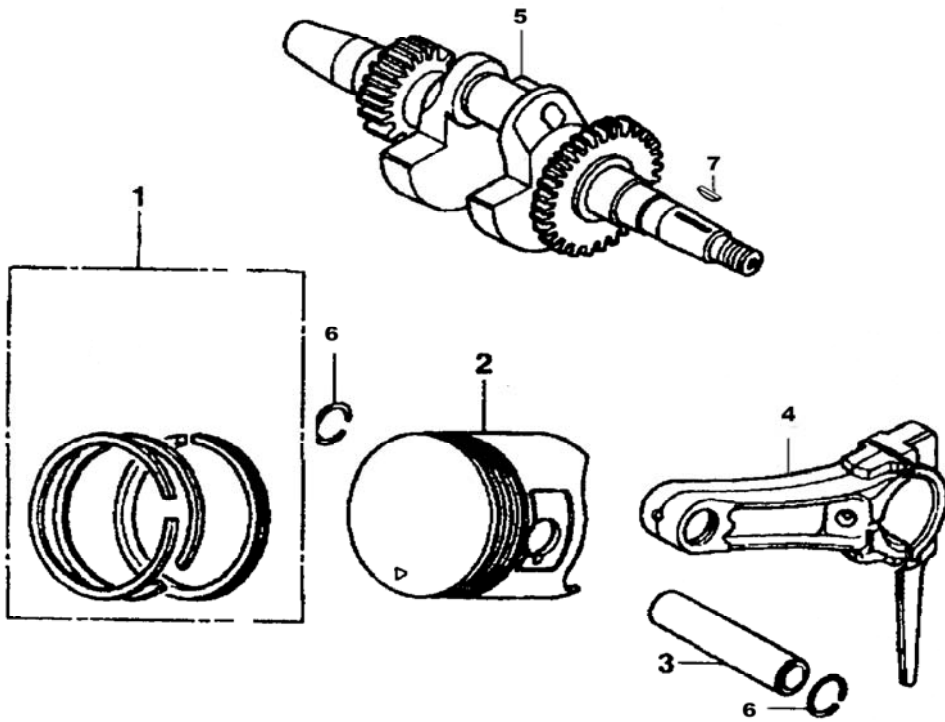

CRANKSHAFT/PISTON

No	Description	QTY.		Part No.
1	Ring Set		1	03010002
2	Piston		1	03010001
3	Pin, Piston		1	03000001
4	Rod Assy., Connecting		1	03020001
5	Crankshaft Comp.		1	0202004I
6	Clip, Piston Pin		2	03000002
7	Key		1	02030003