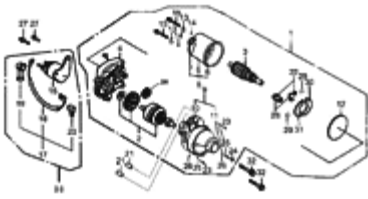

CYLINDER HEAD

CRANK CASE

CRANK CASE COVER

CRANKSHAFT/PISTON

GAS DISTRIBUTION ADJUSTMENT

STARTER SUBASSEMBLY

DIVERSION ASSY.

CARBURETOR

FLYWHEEL/COIL ASSY.

STARTER MOTOR

CONTROL SYSTEM

AIR CLEANER

MUFFLER

FUEL TANK

CYLINDER HEAD

No	Description	QTY.		Part No.
1	Head Cylinder (bare)	-	1	01020000
2	Bolt, Stud, In.	2	2	01000004
3	Bolt, Stud, Ex.	2	2	01000005
4	Cover Head	1	1	01010000
5	Packing, Head Cover	1	1	01000001
6	Tube, Breather	1	1	04010015
7	Plug, Spark	1	1	01020015
8	Gasket, Cylinder Head	-	1	01000003
9	Gasket, Muffler	1	1	05000001/3
10	Pin, Dowel	2	2	02000002
11	Bolt, Flange, 6*12	4	4	14Y-GB5787-86
12	Bolt, Flange, 8*60	4	4	GBT5787-86/8X6

CRANKCASE

No	Description	QTY.		Part No.
1	Crankcase		1	02010000
2	Oil Level Switch	1	1	09020000
5	Governor Assy	1	1	07000000
6	Bolt, Flange 6x8	1	1	Local
8	Shaft, Governor Arm	1	1	07000001
9	Bolt, Drain Plug	2	2	02010003
11	Washer, Drain Plug	2	2	02010004
12	Alert Unit, Oil	1	1	09030000
13	Bearing, Radial Ball	1	1	GBT276-6205
14	Oil Seal 25x41.25x6	1	1	02010002
16	Nut 10 mm	1	1	MS15-017010
17	Washer 6x13x1	1	1	5VX-M6X13X1
18	Pin, Lock	1	1	07000006
19	Bolt, Flange, 6x12	2	2	14Y-GB5787-86

CONTROL SYSTEM

No	Description	QTY.		Part No.
1	Bolt, Flange	2	2	GB5787-86/6x10
2	Spring, Governor	1	1	07000002
3	Bolt, Quadrate Head	1	1	07000007
4	Arm, Governor	1	1	07020007
5	Nut, Flange 6mm	1	1	GB6177-8616
6	Spring, Throttle Return	1	1	07000003
7	Rod, Governor	1	1	07000004
8	Control Assy.	1	1	07010000
9	Spring	1	1	N/A
10	Screw, M5x35	1	1	Local