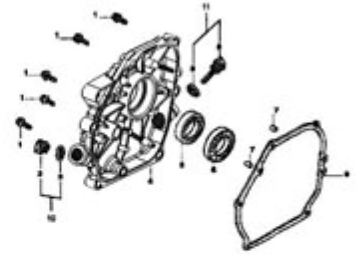

CYLINDER HEAD

CRANK CASE

CRANK CASE COVER

CRANKSHAFT/PISTON

GAS DISTRIBUTION ADJUSTMENT

STARTER SUBASSEMBLY

DIVERSION ASSY.

CARBURETOR

CRANKCASE

No	Description	QTY.		Part No.
1	Crankcase		1	02010000
2	Oil Level Switch	1	1	09020000
5	Governor Assy	1	1	07000000
6	Bolt, Flange 6x8	1	1	Local
8	Shaft, Governor Arm	1	1	07000001
9	Bolt, Drain Plug	2	2	02010003
11	Washer, Drain Plug	2	2	02010004
12	Alert Unit, Oil	1	1	09030000
13	Bearing, Radial Ball	1	1	GBT276-6205
14	Oil Seal 25x41.25x6	1	1	02010002
16	Nut 10 mm	1	1	MS15-017010
17	Washer 6x13x1	1	1	5VX-M6X13X1
18	Pin, Lock	1	1	07000006
19	Bolt, Flange, 6x12	2	2	14Y-GB5787-86

CONTROL SYSTEM

No	Description	QTY.		Part No.
1	Bolt, Flange	2	2	GB5787-86/6x10
2	Spring, Governor	1	1	07000002
3	Bolt, Quadrate Head	1	1	07000007
4	Arm, Governor	1	1	07020007
5	Nut, Flange 6mm	1	1	GB6177-8616
6	Spring, Throttle Return	1	1	07000003
7	Rod, Governor	1	1	07000004
8	Control Assy.	1	1	07010000
9	Spring	1	1	N/A
10	Screw, M5x35	1	1	Local