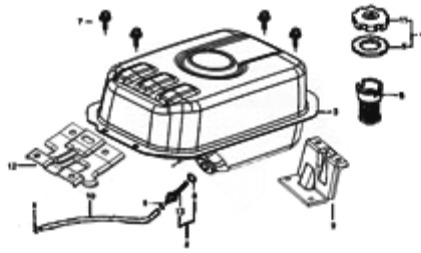

CYLINDER HEAD

CRANK CASE

CRANK CASE COVER

CRANKSHAFT/PISTON

GAS DISTRIBUTION ADJUSTMENT

STARTER SUBASSEMBLY

DIVERSION ASSY.

CARBURETOR

FLYWHEEL/COIL ASSY.

STARTER MOTOR

CONTROL SYSTEM

AIR CLEANER

MUFFLER

FUEL TANK

CYLINDER HEAD

No	Description	QTY.		Part No.
1	Head Cylinder (bare)	-	1	01020000
2	Bolt, Stud, In.	2	2	01000004
3	Bolt, Stud, Ex.	2	2	01000005
4	Cover Head	1	1	01010000
5	Packing, Head Cover	1	1	01000001
6	Tube, Breather	1	1	04010015
7	Plug, Spark	1	1	01020015
8	Gasket, Cylinder Head	-	1	01000003
9	Gasket, Muffler	1	1	05000001/3
10	Pin, Dowel	2	2	02000002
11	Bolt, Flange, 6*12	4	4	14Y-GB5787-86
12	Bolt, Flange, 8*60	4	4	GBT5787-86/8X6

CRANKCASE

No	Description	QTY.		Part No.
1	Crankcase		1	02010000
2	Oil Level Switch	1	1	09020000
5	Governor Assy	1	1	07000000
6	Bolt, Flange 6x8	1	1	Local
8	Shaft, Governor Arm	1	1	07000001
9	Bolt, Drain Plug	2	2	02010003
11	Washer, Drain Plug	2	2	02010004
12	Alert Unit, Oil	1	1	09030000
13	Bearing, Radial Ball	1	1	GBT276-6205
14	Oil Seal 25x41.25x6	1	1	02010002
16	Nut 10 mm	1	1	MS15-017010
17	Washer 6x13x1	1	1	5VX-M6X13X1
18	Pin, Lock	1	1	07000006
19	Bolt, Flange, 6x12	2	2	14Y-GB5787-86