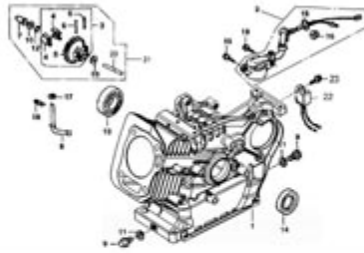

GAS DISTRIBUTION ADJUSTMENT

CRANK CASE