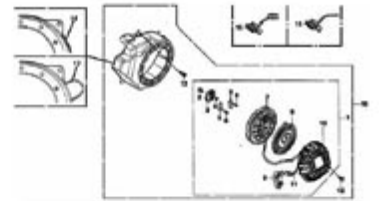

CYLINDER HEAD

CRANK CASE

CRANK CASE COVER

CRANKSHAFT/PISTON

GAS DISTRIBUTION ADJUSTMENT

STARTER SUBASSEMBLY

DIVERSION ASSY.

CARBURETOR

CRANKCASE

No	Description	QTY.		Part No.
1	Crankcase		1	02010000
2	Oil Level Switch	1	1	09020000
5	Governor Assy	1	1	07000000
6	Bolt, Flange 6x8	1	1	Local
8	Shaft, Governor Arm	1	1	07000001
9	Bolt, Drain Plug	2	2	02010003
11	Washer, Drain Plug	2	2	02010004
12	Alert Unit, Oil	1	1	09030000
13	Bearing, Radial Ball	1	1	GBT276-6205
14	Oil Seal 25x41.25x6	1	1	02010002
16	Nut 10 mm	1	1	MS15-017010
17	Washer 6x13x1	1	1	5VX-M6X13X1
18	Pin, Lock	1	1	07000006
19	Bolt, Flange, 6x12	2	2	14Y-GB5787-86