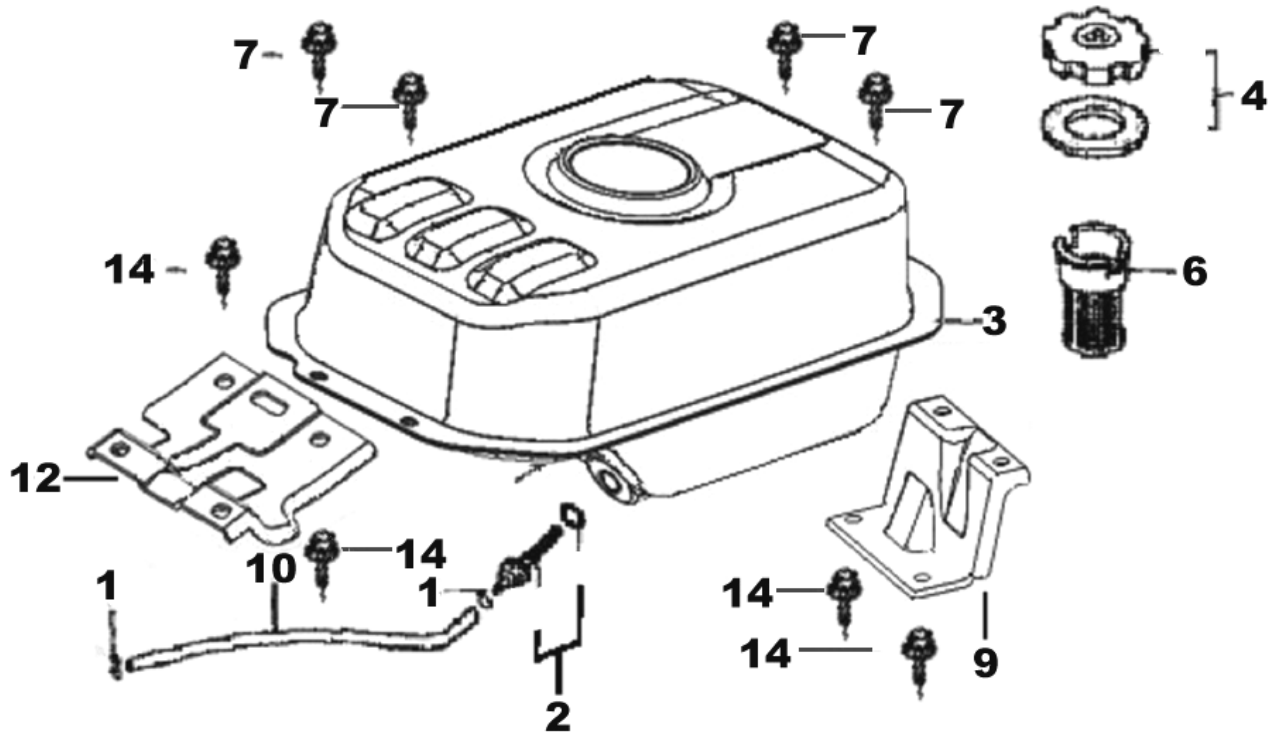

No	Description	QTY.		Part No.
1	Clip, Tube	2	2	06000003
2	Fuel Filter	1	1	06000001
3	Tank Comp., Fuel	1	1	06010000
4	Cap Comp., Fuel Filler	1	1	06020000
6	Fuel Tank Strainer	1	1	06000004
7	Bolt, Flange, 6x12	4	4	8Y-GB5787-86
9	Fuel Tank Rear Bracket	1	1	0601/BR-RR
10	Tube, Fuel	1	1	06000005
12	Fuel Tank Front Bracket	1	1	0601/BR-FR
14	Bolt, Flange, 6x25	1	1	GB5787-86/6x25